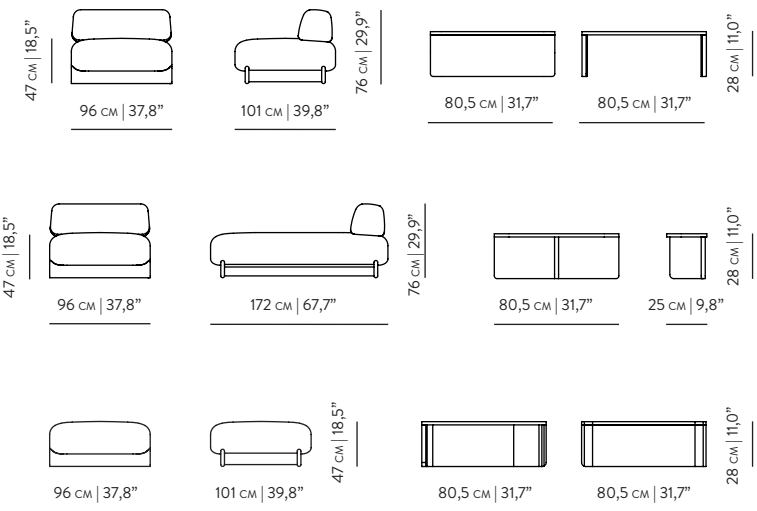

DOME SOFA
by ERNO DIERCKX

REFERENCES

- WSFED001C** 1 SEAT OAK
- WSFED001N** 1 SEAT WALNUT
- WSFED002C** CHAISE LONGUE OAK
- WSFED002N** CHAISE LONGUE SEAT WALNUT
- WSFED003C** OTTOMAN OAK
- WSFED003N** OTTOMAN WALNUT
- WSFED004C** CENTER MODULE OAK
- WSFED004N** CENTER MODULE WALNUT
- WSFED005C** SIDE MODULE OAK
- WSFED005N** SIDE MODULE WALNUT
- WSFED006C** CORNER MODULE OAK
- WSFED006N** CORNER MODULE WALNUT

DIMENSIONS

DIMENSIONS	1 SEAT	CHAISE LONGUE	OTTOMAN
WIDTH	96 cm 37,8"	96 cm 37,8"	96 cm 37,8"
DEPTH	101 cm 39,8"	172 cm 67,7"	101 cm 39,8"
HEIGHT	76 cm 29,9"	76 cm 29,9"	47 cm 18,5"
	CENTER TABLE	SIDE TABLE	CORNER TABLE
WIDTH	80,5 cm 31,7"	80,5 cm 31,7"	80,5 cm 31,7"
DEPTH	80,5 cm 31,7"	25 cm 9,8"	80,5 cm 31,7"
HEIGHT	28 cm 11,0"	28 cm 11,0"	28 cm 11,0"

MATERIALS

STRUCTURE SEAT WALNUT | OAK | OAK BLACK | OAK SMOKED
FABRICS | LEATHERS

COLOR OPTIONS

PRODUCTION TIME IS BETWEEN 6 TO 8 WEEKS. DELIVERY TIME IS NOT INCLUDED.

ALL OF OUR FURNITURE CAN BE CUSTOMIZED AND IT'S AVAILABLE IN DIFFERENT FINISHES.