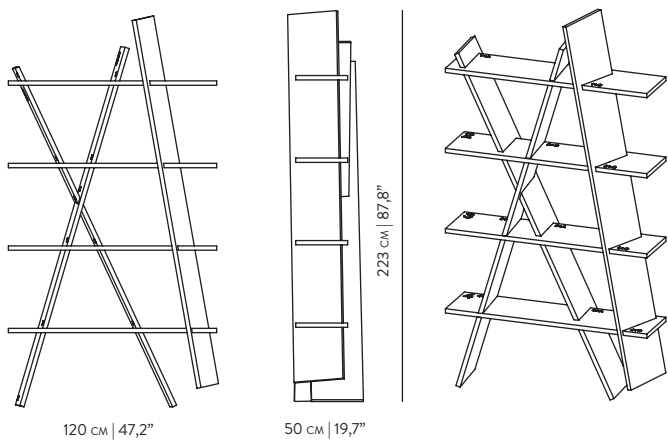

XI BOOKSHELF
by GONÇALO CAMPOS, 2012

REFERENCES

WETGC001C OAK
WETGC001N WALNUT

DIMENSIONS

WIDTH 120 cm | 47,2"
DEPTH 50 cm | 19,7"
HEIGHT 223 cm | 87,8"

MATERIALS

STRUCTURE OAK | WALNUT

PACKAGING

DIMENSIONS 227 | 132 cm 89,4" | 52,0"
48 | 43 cm 18,9" | 16,9"
14 | 17 cm 5,5" | 6,7"

VOLUME 0,152 | 0,096 m³ 5,368 | 3,390 ft³

WEIGHT 46,0 | 32,0 kg 101,4 | 70,6 lb

COLOR OPTIONS

PRODUCTION TIME IS BETWEEN 6 TO 8 WEEKS. DELIVERY TIME IS NOT INCLUDED.