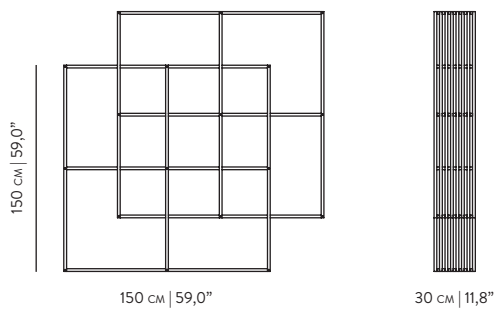

X2 BOOKSHELF
by LAURINDO MARTA, 2015

REFERENCES

WETLM001C OAK
WETLM001N WALNUT

DIMENSIONS

WIDTH 150 cm | 59,0"
DEPTH 30 cm | 11,8"
HEIGHT 222 cm | 87,4

MATERIALS

STRUCTURE OAK | WALNUT

PACKAGING

DIMENSIONS W 43 cm | D 18 cm | H 312 cm
W 16,9" | D 7,0" | H 122,8"

VOLUME 0,241 m³ | 8,510 Ft³

WEIGHT 52,0 kg | 114,6 lb

COLOR OPTIONS

PRODUCTION TIME IS BETWEEN 6 TO 8 WEEKS. DELIVERY TIME IS NOT INCLUDED.