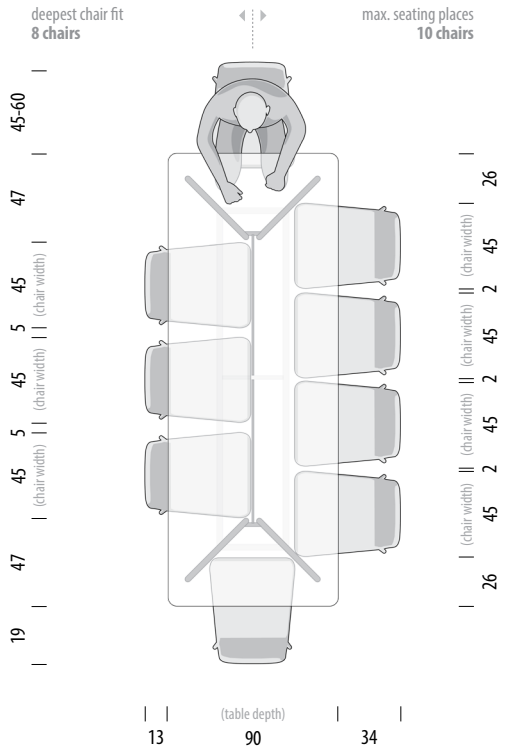

deepest chair fit 8 chairs ↔ max. seating places 10 chairs

Tink table

Seating overview - Ena chair | W: 45, D: 56, H: 84

0cm 100 140 160 180 200 220 240

Scale: 1:40

Version: 1-6-2024

Tink table 160 x 90 Size (cm)
Item no: 03B / 09F / 378 W: 160 D: 90 H: 75

deepest chair fit 4 chairs max. seating places 6 chairs

Tink table 180 x 90 Size (cm)
Item no: 03C / 0A0 / 5A4 W: 180 D: 90 H: 75

deepest chair fit 6 chairs max. seating places 8 chairs

Tink table 200 x 90 Size (cm)
Item no: 03D / 0A1 / 5A5 W: 200 D: 90 H: 75

deepest chair fit 6 chairs max. seating places 8 chairs

Tink table 220 x 90 Size (cm)
Item no: 03E / 0A2 / 5A6 W: 220 D: 90 H: 75

deepest chair fit 8 chairs max. seating places 10 chairs

Tink table

Seating overview - Ena chair | W: 45, D: 56, H: 84

0cm 100 140 160 180 200 220 240

Scale: 1:40

Version: 1-6-2024

Tink table 240 x 90 **Size (cm)**
 Item no: 3FD / 44E / 3D6 W: 240 D: 90 H: 75

Tink table

Seating overview - Book Side Chair | W: 53,5, D: 51,5, H: 83