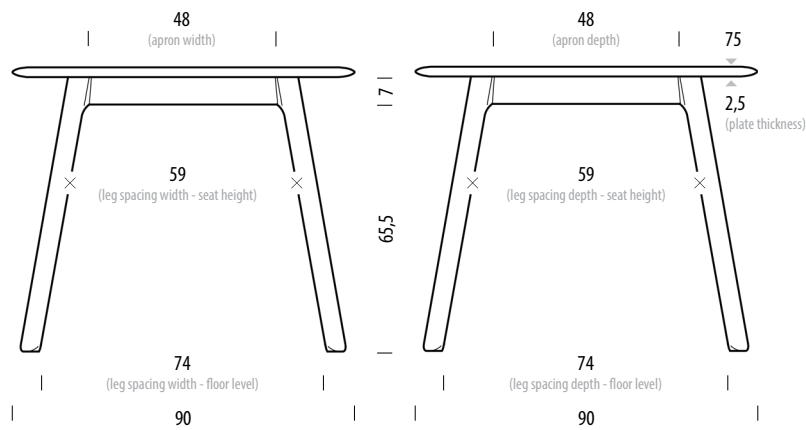

Item no. 1D9

Leg spacing	Width	Depth	Height
Floor level	74	74	
Seat height	59	59	
Apron height	48	48	

Assembly 15 min / 2 persons

Plate	Thickness
	2,5