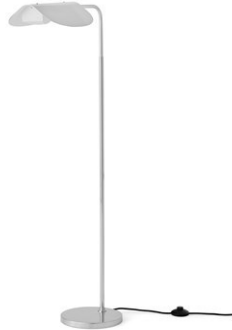

WING FLOOR LAMP
ALUMINIUM - EU
Designed by *Kenneth Bergenblad*

Modernist and minimal yet full of character, the Wing Floor Lamp features a 360° rotating shade that directs light wherever it is needed. Imagined by the Swedish designer Kenneth Bergenblad in the 1980s, it embraces traditional Nordic lighting sensibilities past and present.

SKU	71124-001290	COUNTRY OF ORIGIN	CN
EAN	5709262130290	MATERIALS	Steel, Aluminium
DESIGNER	Kenneth Bergenblad	COLOUR	Polished aluminium, Grey
PRODUCT TYPE	Floor Lamp	TESTS & CERTIFICATIONS	CE Certified
ENVIRONMENT	Indoor	CO2e	292.89 kg
		WARRANTY	2 years (Download)
		CARE INSTRUCTIONS	Finish
		ASSEMBLY INSTRUCTIONS	Download

WING FLOOR LAMP
ALUMINIUM - EU
Designed by *Kenneth Bergenblad*

Technical Specifications

DIMENSIONS	Product Height: 118 cm Product Width: 27 cm Product Depth: 48 cm	PRODUCTION PROCESS	Bent aluminium shade, spun aluminum base and milled aluminum details.
WEIGHT	5.5, kg	LIGHT SOURCE	1 x E27 220 - 240 V Max 60 watt
PACKAGING TYPE	Gift Box	CORD	Black, PVC and Textile, 200, cm
PACKAGING MEASUREMENTS	H x W x D 33, cm x 58, cm x 127, cm	PLUG	Black, Europlug Class II
		IP CLASSIFICATION	IP20
		PROTECTION CLASS	2