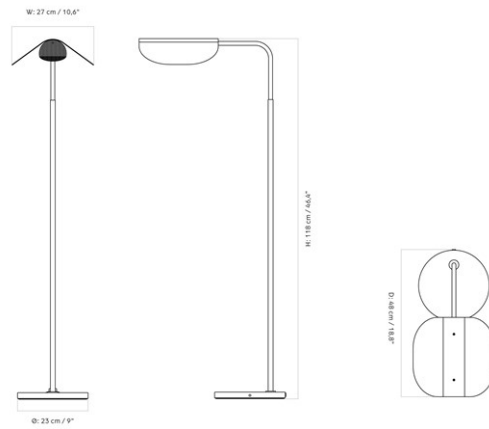

WING FLOOR LAMP
ALUMINIUM - EU
Designed by *Kenneth Bergenblad*

Modernist and minimal yet full of character, the Wing Floor Lamp features a 360° rotating shade that directs light wherever it is needed. Imagined by the Swedish designer Kenneth Bergenblad in the 1980s, it embraces traditional Nordic lighting sensibilities past and present.

SKU	71124-001290	COUNTRY OF ORIGIN	CN
EAN	5709262130290	MATERIALS	Steel, Aluminium
DESIGNER	Kenneth Bergenblad	COLOUR	Polished aluminium, Grey
PRODUCT TYPE	Floor Lamp	TESTS & CERTIFICATIONS	CE Certified
ENVIRONMENT	Indoor	CO2e	292.89 kg
		WARRANTY	2 years (Download)
		CARE INSTRUCTIONS	Finish
		ASSEMBLY INSTRUCTIONS	Download

WING FLOOR LAMP
ALUMINIUM - EU
Designed by *Kenneth Bergenblad*

Technical Specifications

DIMENSIONS	Product Height: 118 cm Product Width: 27 cm Product Depth: 48 cm	PRODUCTION PROCESS	Bent aluminium shade, spun aluminum base and milled aluminum details.
WEIGHT	5.5, kg	LIGHT SOURCE	1 x E27 220 - 240 V Max 60 watt
PACKAGING TYPE	Gift Box	CORD	Black, PVC and Textile, 200, cm
PACKAGING MEASUREMENTS	H x W x D 33, cm x 58, cm x 127, cm	PLUG	Black, Europlug Class II
		IP CLASSIFICATION	IP20
		PROTECTION CLASS	2