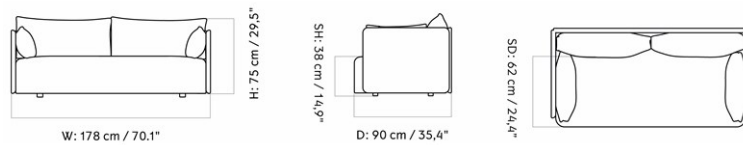

OFFSET SOFA  
2 SEATER - FULLY UPHOLSTERED - AUDO BOUCLÉ - 06 - PCOT - GLOBAL - HR - WITHOUT  
POWER OUTLET

Designed by *Norm Architects*

One-, two- and three-seater sofa set on a wooden frame with feather- and foam-filled upholstered cushions.

OFFSET SOFA  
2 SEATER - FULLY UPHOLSTERED - AUDO BOUCLÉ - 06 - PCOT - GLOBAL - HR - WITHOUT  
POWER OUTLET

Designed by *Norm Architects*

*Technical Specifications*

DIMENSIONS

Arm Height: 65 cm  
Seat Height: 38 cm  
Seat Depth: 62 cm  
Product Height: 75 cm  
Product Width: 178 cm  
Product Depth: 90 cm

PRODUCTION PROCESS

Offset Sofa is constructed with a structural frame made from pine, plywood and MDF. Seat consists of a double foam layer with no-zag springs. Back and armrest cushions are filled with a soft mix of foam and feathers for comfort and support

WEIGHT

73, kg

PACKAGING TYPE

Brown Box

PACKAGING  
MEASUREMENTS

H x W x D  
61, cm x 183, cm x 92, cm

OFFSET SOFA  
2 SEATER - FULLY UPHOLSTERED - AUDO BOUCLÉ - 06 - PCOT - GLOBAL - HR - WITHOUT  
POWER OUTLET