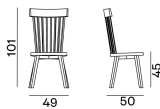

GERVASONI

1882

GRAY / CHAIR, Paola Navone

Single-material chair with high backrest and visible vertical slats without armrests, Gray 21 is characterised by clean and essential lines. Solid oak frame, stained with acrylic base coat and acrylic transparent mat semi-open pore top coat, lacquered, bleached finishing, or solid American walnut veneer stained with acrylic base coat and mat acrylic semi-open pore top coat, transparent finishing. Optional seat cushion for added softness.

Variants

Gray 21