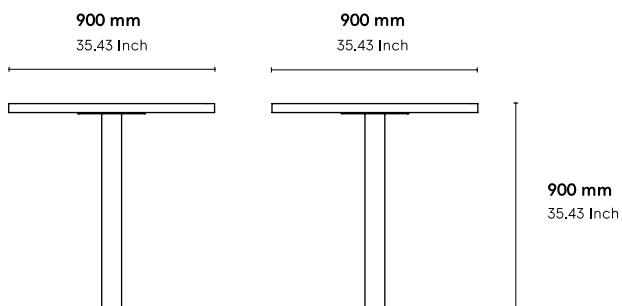

Emea Bistrot Table

Design by Iratzoki Lizaso

900 x Ø 900 mm

The Emea bistrot table has a central metal leg covered in solid oak. The top can be round or square, available in several sizes.

CATEGORY:

Tables

ENVIRONMENT:

Indoor

APPLICATIONS:

- CHR
- Public
- Office

WEIGHT: 30,7 kg

MATERIALS:

Top in 38mm multi-ply + 4 underpads solid cuts miter, oak veneer 2 sides. Bistrot: metal legs covered in oak

MADE TO ORDER: Finishes to be specified.

ACCESSORIES: No

ASSEMBLED PRODUCT: Yes

REMOVABLE PRODUCT: No

CLEANING AND CARE INSTRUCTIONS:

Dry cloth. To avoid aerosol and spray products with silicone.

DOWNLOADS:

3D and 2D files are available at alki.fr – images bank section.

DIMENSIONS :

Non contractual document - modifiable without previous notice.