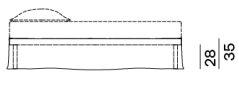

EASY / BED

GERVASONI
1882

GERVASONI

1882

EASY / BED

Wooden slatted frame. Removable fabric cover.

[Accessories - Technical Info](#)

Variants

90/100/120/140/160/180

Easy

200/203