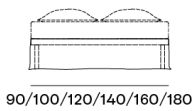

EASY / BED

GERVASONI
1882

GERVASONI

1882

EASY / BED

Wooden slatted frame. Removable fabric cover.

[Accessories - Technical Info](#)

Variants

90/100/120/140/160/180

Easy

200/203