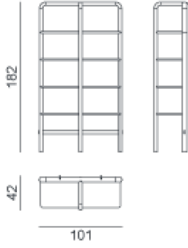

GERVASONI

1882

Variants

Daen 72