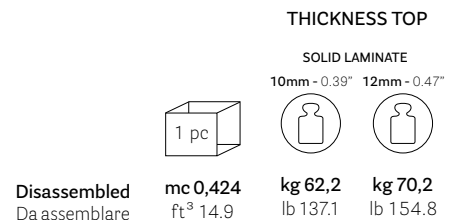

• ARK/2_159X159