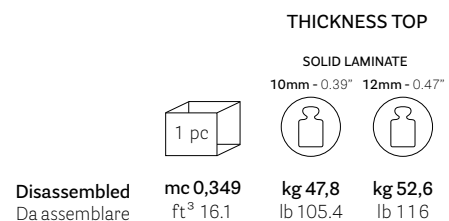

• ARK/2_D139

Pedrali SpA Domestic Sales Dept. +39 035 835 88 10 Export Dept. +39 035 835 88 40 www.pedrali.it - info@pedrali.it

Reproduction of this document is strictly prohibited without prior written authorisation from Pedrali SpA. Sizes, weights and finishes may change without previous notice. È vietata la riproduzione del seguente documento senza previa autorizzazione scritta da parte di Pedrali SpA. Dimensioni, pesi e finiture possono variare senza alcun preavviso.

ST_ARKI-TABLE_ARK-2_2024.0