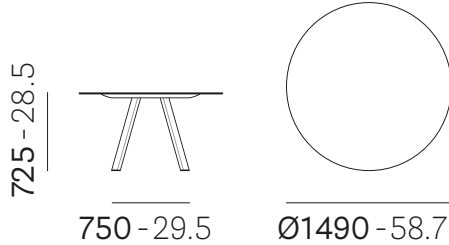

ST_ARKI-TABLE_ARK-2_2024.0

ARK/2_139X139 - ARK/2_149X149 - ARK/2_159X159

ARK/2_D139 - ARK/2_D149 - ARK/2_D159

DESIGN
Pedrali R&D

• ARK/2_D149

THICKNESS TOP
SOLID LAMINATE
10mm - 0.39" 12mm - 0.47"

1 pc

Disassembled
Da assemblare