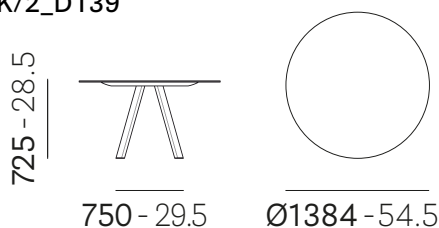

• ARK/2_D139

Pedrali SpA Domestic Sales Dept. +39 035 835 88 10 Export Dept. +39 035 835 88 40 www.pedrali.it - info@pedrali.it

Reproduction of this document is strictly prohibited without prior written authorisation from Pedrali SpA. Sizes, weights and finishes may change without previous notice. È vietata la riproduzione del seguente documento senza previa autorizzazione scritta da parte di Pedrali SpA. Dimensioni, pesi e finiture possono variare senza alcun preavviso.

ST_ARKI-TABLE_ARK-2_2024.0