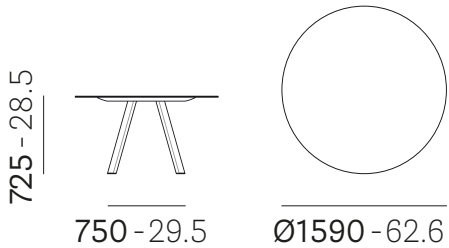

• ARK/2_D159