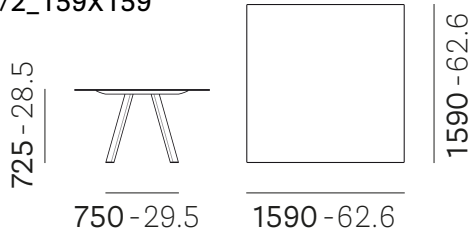

• ARK/2_159X159