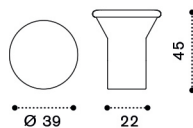

Design Valerio Sommella

COLLECTION COMPONENTS

Coffee table

Tama ^{new}

Material

GCV / Glazed
Ceramic
Lemongrass

GCR1 / Glazed
Ceramic Pottery

GCT / Glazed
Ceramic Truffle

Coffee table Ø39 h45 cm

Item

-  TATCTM1GCR1
-  TATCTM1GCT
-  TATCTM1GCV

Description

- Glazed ceramic pottery
- Glazed ceramic truffle
- Glazed ceramic lemongrass

Coffee table Ø70 h32 cm

-  TATCTM2GCR1
-  TATCTM2GCT
-  TATCTM2GCV