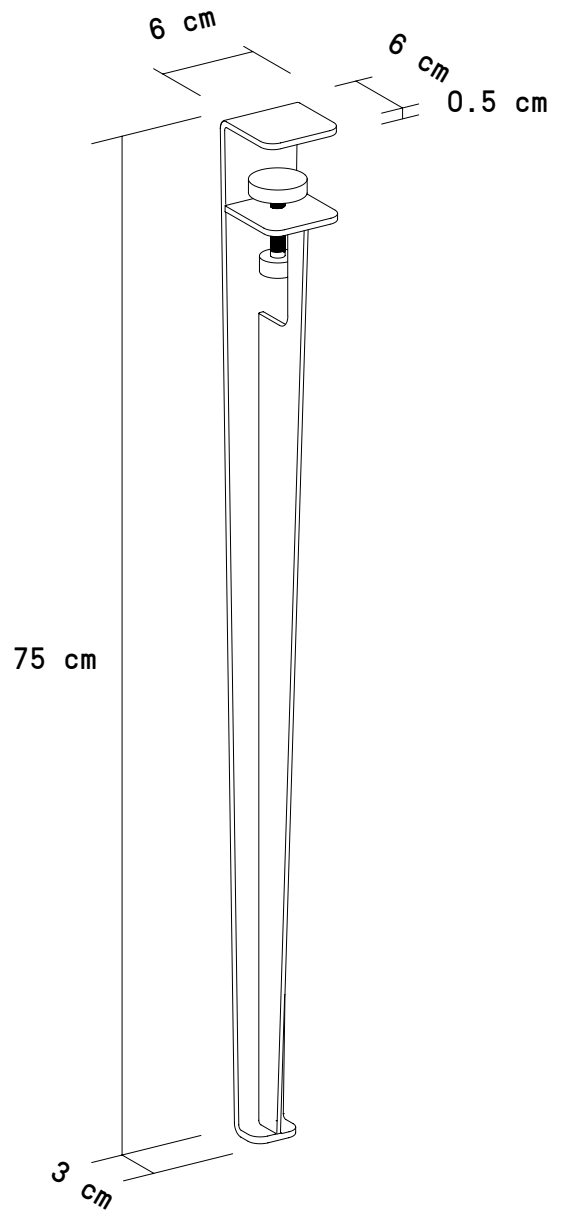

TABLE LEGS COLLECTION - Product fact sheet