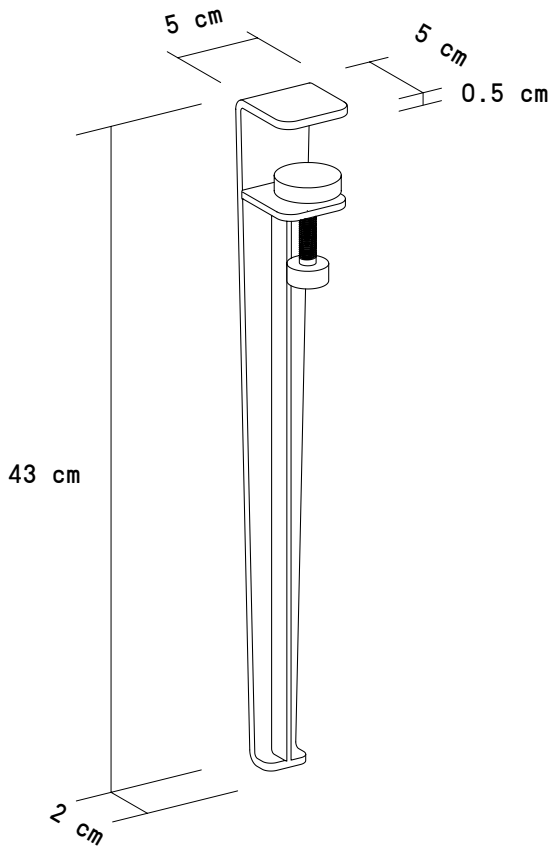

TABLE LEGS COLLECTION - Product fact sheet