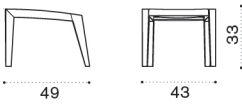

Ribot

Footstool

Item	Description
RBFST1	Teak
RBCUFSAW24	Cushion, nature grey
RBCUFSAW25	Cushion, nature white
RBCUFS[A]	Cushion, Fab[A]
RBCUFS[B]	Cushion, Fab[B]
RBCUFS[C]	Cushion, Fab[C]
RBCUFS[D]	Cushion, Fab[D]
COVER403	Rain cover 50 x 45 h33

→ 4 | 1 box 48X54X38H 6 Kg

Square coffee table 50x50

RBTCQT1	Teak
COVER404	Rain cover 51 x 51 h32