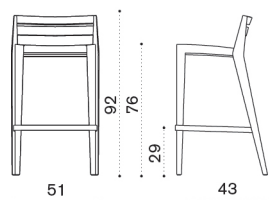

 → 90 |  8-12 |  |  1 box 254X117X47H 115 Kg

Ribot

Dining chair / Dining armchair

Item	Description
 RBSET1	Dining chair, teak
 RBPDT1	Dining armchair, teak
  RBCUSEAW24	Cushion, seat, nature grey
  RBCUSEAW25	Cushion, seat, nature white
 RBCUSE[A]	Cushion, seat, Fab[A]
 RBCUSE[B]	Cushion, seat, Fab[B]
 RBCUSE[C]	Cushion, seat, Fab[C]
 RBCUSE[D]	Cushion, seat, Fab[D]
 COVER116	Rain cover 52 x 76 h100 (6 chairs)
 COVER155	Rain cover 76 x 62 h105 (4 armchairs)

 → chair 6,5 | armchair 7,5  | 1 box 53X76X108H 32 Kg | 1 box 62X76X108H 36 Kg  → 4

Counterstool h82

 RBSGH1T1	Stool h82, teak
  RBCUSGAW24	Cushion, seat, nature grey
  RBCUSGAW25	Cushion, seat, nature white
 RBCUSG[A]	Cushion, seat, Fab[A]
 RBCUSG[B]	Cushion, seat, Fab[B]
 RBCUSG[C]	Cushion, seat, Fab[C]
 RBCUSG[D]	Cushion, seat, Fab[D]
 COVER630	Rain cover 55x55 h82

 → 8,5  | 1 box 48X55X85H 20 Kg  → 2

Barstool h92

 RBSGH2T1	Stool h92, teak
  RBCUSGAW24	Cushion, seat, nature grey
  RBCUSGAW25	Cushion, seat, nature white
 RBCUSG[A]	Cushion, seat, Fab[A]
 RBCUSG[B]	Cushion, seat, Fab[B]
 RBCUSG[C]	Cushion, seat, Fab[C]
 RBCUSG[D]	Cushion, seat, Fab[D]
 COVER631	Rain cover 55x55 h92

 → 9  | 1 box 48X55X95H 23 Kg  → 2