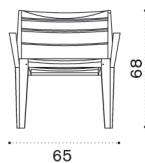

Cushion, seat, Fab[B]

 RBCUPL[C]

Cushion, seat, Fab[C]

 RBCUPL[D]

Cushion, seat, Fab[D]

 COVER402

Rain cover 70 x 68 h68

 → 9  1 box 83X84X72H 22 Kg  → 2