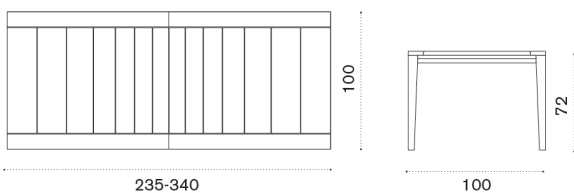

 → 4 |  1 box 48X54X38H 6 Kg

Square coffee table 50x50

 RBTCQT1	Teak
 COVER404	Rain cover 51 x 51 h32

 → 6 |  1 box 54X54X54H 8 Kg

Rectangular extendable dining table 235-340x100

 RBTPRM1T1	Teak
 COVER149	Rain cover 241 x 101 h77

 → 90 |  8-12 |  |  1 box 254X117X47H 115 Kg

Ribot

Dining chair / Dining armchair

Item	Description
 RBSET1	Dining chair, teak
 RBPDT1	Dining armchair, teak
  RBCUSEAW24	Cushion, seat, nature grey
  RBCUSEAW25	Cushion, seat, nature white
 RBCUSE[A]	Cushion, seat, Fab[A]
 RBCUSE[B]	Cushion, seat, Fab[B]
 RBCUSE[C]	Cushion, seat, Fab[C]
 RBCUSE[D]	Cushion, seat, Fab[D]
 COVER116	Rain cover 52 x 76 h100 (6 chairs)
 COVER155	Rain cover 76 x 62 h105 (4 armchairs)