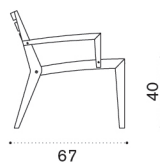

Cushion, seat, Fab[B]

 RBCUPL[C]

Cushion, seat, Fab[C]

 RBCUPL[D]

Cushion, seat, Fab[D]

 COVER402

Rain cover 70 x 68 h68

 → 9  1 box 83X84X72H 22 Kg  → 2