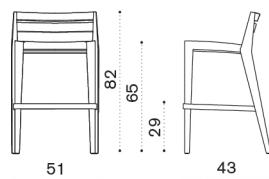

 → 4 |  1 box 48X54X38H 6 Kg

Square coffee table 50x50

 RBTCQT1	Teak
 COVER404	Rain cover 51 x 51 h32

 → 6 |  1 box 54X54X54H 8 Kg

Rectangular extendable dining table 235-340x100

 RBTPRM1T1	Teak
 COVER149	Rain cover 241 x 101 h77

 → 90 |  8-12 |  |  1 box 254X117X47H 115 Kg

Ribot

Dining chair / Dining armchair

Item	Description
 RBSET1	Dining chair, teak
 RBPDT1	Dining armchair, teak
  RBCUSEAW24	Cushion, seat, nature grey
  RBCUSEAW25	Cushion, seat, nature white
 RBCUSE[A]	Cushion, seat, Fab[A]
 RBCUSE[B]	Cushion, seat, Fab[B]
 RBCUSE[C]	Cushion, seat, Fab[C]
 RBCUSE[D]	Cushion, seat, Fab[D]
 COVER116	Rain cover 52 x 76 h100 (6 chairs)
 COVER155	Rain cover 76 x 62 h105 (4 armchairs)

 → chair 6,5 | armchair 7,5  | 1 box 53X76X108H 32 Kg | 1 box 62X76X108H 36 Kg  → 4

Counterstool h82

 RBSGH1T1	Stool h82, teak
  RBCUSGAW24	Cushion, seat, nature grey
  RBCUSGAW25	Cushion, seat, nature white
 RBCUSG[A]	Cushion, seat, Fab[A]
 RBCUSG[B]	Cushion, seat, Fab[B]
 RBCUSG[C]	Cushion, seat, Fab[C]
 RBCUSG[D]	Cushion, seat, Fab[D]
 COVER630	Rain cover 55x55 h82