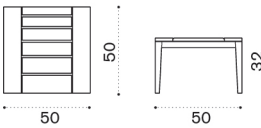

 → 4 |  1 box 48X54X38H 6 Kg

Square coffee table 50x50

 RBTCQT1	Teak
 COVER404	Rain cover 51 x 51 h32

 → 6 |  1 box 54X54X54H 8 Kg

Rectangular extendable dining table 235-340x100

 RBTPRM1T1	Teak
 COVER149	Rain cover 241 x 101 h77