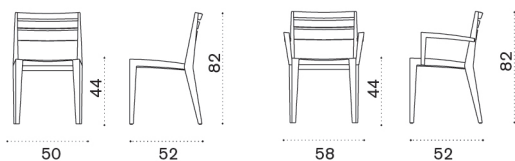

 → 4 |  1 box 48X54X38H 6 Kg

Square coffee table 50x50

 RBTCQT1	Teak
 COVER404	Rain cover 51 x 51 h32

 → 6 |  1 box 54X54X54H 8 Kg

Rectangular extendable dining table 235-340x100

 RBTPRM1T1	Teak
 COVER149	Rain cover 241 x 101 h77

 → 90 |  8-12 |  |  1 box 254X117X47H 115 Kg

Ribot

Dining chair / Dining armchair

Item	Description
 RBSET1	Dining chair, teak
 RBPDT1	Dining armchair, teak
  RBCUSEAW24	Cushion, seat, nature grey
  RBCUSEAW25	Cushion, seat, nature white
 RBCUSE[A]	Cushion, seat, Fab[A]
 RBCUSE[B]	Cushion, seat, Fab[B]
 RBCUSE[C]	Cushion, seat, Fab[C]
 RBCUSE[D]	Cushion, seat, Fab[D]
 COVER116	Rain cover 52 x 76 h100 (6 chairs)
 COVER155	Rain cover 76 x 62 h105 (4 armchairs)