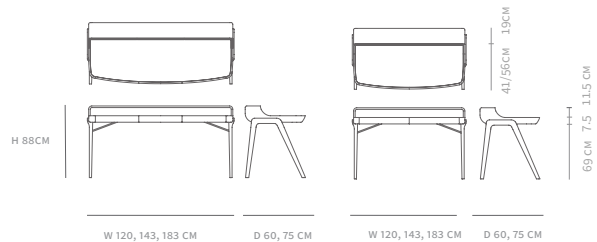

DIMENSIONS

Height: 76cm/ 29.92 in
Width: 120, 143, 183 cm/ 47.24, 56.30, 72.05 in
Depth: 60, 75 cm/ 23.62, 29.53 in
Drawers: 2/3 pieces

Standard desk top: solid wood
Additional top options: solid wood painted, Corian
Metal parts: black painted (other color on request)

PACKAGING

Stretch wrap + five-layer cardboard box.
1 piece

PACKAGING DIMENSIONS

Height: 81 cm, 90 cm/ 31.89 in, 35.43 in
Width: 125 - 190 cm/ 49.21 - 74.80 in
Depth: 65 - 80 cm/ 25.59 - 33.46 in

WEIGHT

Weight: 30 - 50 kg
Packaging: 3 kg

DESCRIPTION

The wooden surface area creates an organised and pleasant workspace; it envelops a space, conceals elegant drawers, and extends into an ample workspace. The piece is completed and arched by a simple and practical shelf, a horizontal element that creates added value and organisational potential. The compact legs are attached to the lateral sides of the table, leaving the workspace free; both strong and elegant, they are additionally fixed by metal holders. Its design creates a plausible body, elegant and powerful, a comfortable workspace suited to both more intimate and dynamic ambiances.

DIMENSIONS

Height: 88 cm/ 34.65 in
Width: 120, 143, 183 cm/ 47.24, 56.30, 72.05 in
Depth: 60, 75 cm/ 23.62, 29.53 in
Drawers: 2/3 pieces
Standard desk top: solid wood
Additional top options: solid wood painted, Corian
Metal parts: black painted (other color on request)