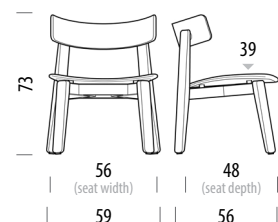

For all additional inquiries regarding Nora Lounge Chair please feel free to [contact us](#).

Nora Lounge Chair

Base Solid Oak, Backrest Oak Veneer, Seat Upholstered

Version: 30-5-2025

Basic info

Design	Mustafa Čohadžić
Product size	W: 59, D: 56, H: 73
Packaging	W: 66, D: 60,5, H: 78
Volume	0,31 m ³
Net weight	7,2 kg
Gross weight	10,3 kg

Item no. 184

Felten gliders are included as standard • Assembled product

Additional dimensions	Width	Depth	Height
Seat	56	48	39

Nora Lounge Chair Upholstered Backrest

Base **Solid Oak**, Seat / backrest **Upholstered**

Basic info

Design	Mustafa Čohadžić
Product size	W: 59, D: 56, H: 73
Packaging	W: 66, D: 60,5, H: 78
Volume	0,31 m ³
Net weight	8 kg
Gross weight	11,1 kg

Item no. 1D2

Felten gliders are included as standard • Assembled product

Additional dimensions	Width	Depth	Height
Seat	56	48	39

Nora Lounge Chair

Base Solid Oak, Backrest Oak Veneer, Seat Oak Veneer

Version: 30-5-2025

Basic info

Design	Mustafa Čohadžić
Product size	W: 59, D: 56, H: 73
Packaging	W: 66, D: 60,5, H: 78
Volume	0,31 m ³
Net weight	7,2 kg
Gross weight	10,3 kg