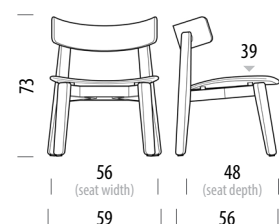

For all additional inquiries regarding Nora Lounge Chair please feel free to [contact us](#).

Nora Lounge Chair

Base Solid Oak, Backrest Oak Veneer, Seat Upholstered

Version: 30-5-2025

Basic info

Design	Mustafa Čohadžić
Product size	W: 59, D: 56, H: 73
Packaging	W: 66, D: 60,5, H: 78
Volume	0,31 m ³
Net weight	7,2 kg
Gross weight	10,3 kg

Item no. 184

Felten gliders are included as standard • Assembled product

Additional dimensions	Width	Depth	Height
Seat	56	48	39

Nora Lounge Chair Upholstered Backrest

Base **Solid Oak**, Seat / backrest **Upholstered**

Basic info

Design	Mustafa Čohadžić
Product size	W: 59, D: 56, H: 73
Packaging	W: 66, D: 60,5, H: 78
Volume	0,31 m ³
Net weight	8 kg
Gross weight	11,1 kg

Item no. 1D2

Felten gliders are included as standard • Assembled product

Additional dimensions	Width	Depth	Height
Seat	56	48	39

Nora Lounge Chair

Base Solid Oak, Backrest Oak Veneer, Seat Oak Veneer

Version: 30-5-2025

Basic info

Design	Mustafa Čohadžić
Product size	W: 59, D: 56, H: 73
Packaging	W: 66, D: 60,5, H: 78
Volume	0,31 m ³
Net weight	7,2 kg
Gross weight	10,3 kg