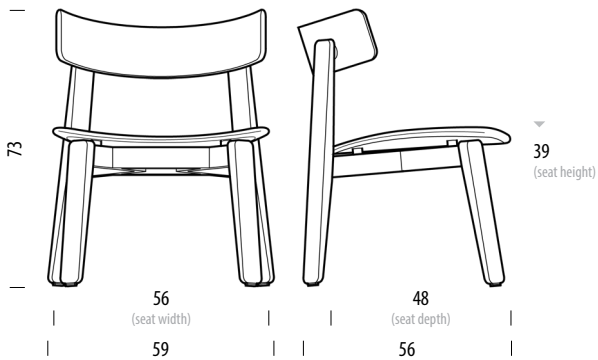

Dimensions (tolerances)

The dimensions shown are indicative, they may vary due to the natural properties of wood, season, or manufacturing processes. Deviations from the specified size may occur, usually no more than 1 cm.

Basic info

Design	Mustafa Čohadžić
Product size	W: 59, D: 56, H: 73
Packaging	W: 66, D: 60,5, H: 78
Volume	0,31 m ³
Net weight	7,2 kg
Gross weight	10,3 kg

Item no. 184 / 1D2

Assembled product

Dimensions	Width	Depth	Height
Seat	56	48	39

Nora Lounge Chair Upholstered Backrest

Base Solid oak, Seat / backrest Upholstered

Version: 20-9-2024

Basic info

Design	Mustafa Čohadžić
Product size	W: 59, D: 56, H: 73
Packaging	W: 66, D: 60,5, H: 78
Volume	0,31 m ³
Net weight	8 kg
Gross weight	11,1 kg