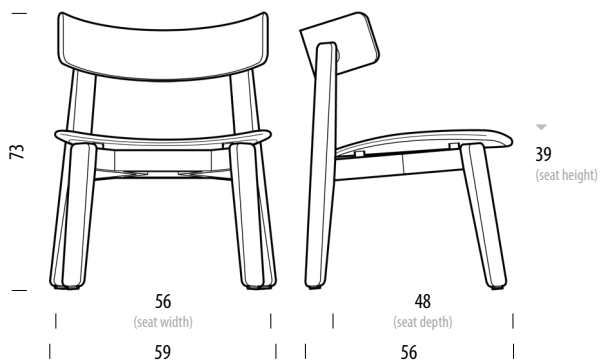

Dimensions (tolerances)

The dimensions shown are indicative, they may vary due to the natural properties of wood, season, or manufacturing processes. Deviations from the specified size may occur, usually no more than 1 cm.

Basic info

Design	Mustafa Čohadžić
Product size	W: 59, D: 56, H: 73
Packaging	W: 66, D: 60,5, H: 78
Volume	0,31 m ³
Net weight	7,2 kg
Gross weight	10,3 kg

Item no. 184 / 1D2

Assembled product

Dimensions	Width	Depth	Height
Seat	56	48	39

Nora Lounge Chair Upholstered Backrest

Base Solid oak, Seat / backrest Upholstered

Version: 20-9-2024

Basic info

Design	Mustafa Čohadžić
Product size	W: 59, D: 56, H: 73
Packaging	W: 66, D: 60,5, H: 78
Volume	0,31 m ³
Net weight	8 kg
Gross weight	11,1 kg

Item no. 1D3

Assembled product

Dimensions	Width	Depth	Height
Seat	56	48	39

Nora Lounge Chair

Available materials

Version: 20-9-2024

Base, seat and backrest | Oak

Oiled
1015
White oil