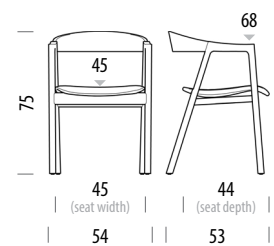

Item no. 0F0/69B

Felten gliders are included as standard • Assembled product

Additional dimensions	Width	Depth	Height
Seat	45	44	45
Armrest			68

Muna Chair

Base Solid Wood, Seat / backrest Veneer

Version: 23-7-2025

Basic info

Design Salih Teskeredžić

Product size W: 54, D: 53, H: 75

Packaging W: 58, D: 58, H: 80

Volume 0,27 m³

Net weight 6,2 kg

Gross weight 8,7 kg

Item no. 0F0/69B

Felten gliders are included as standard • Assembled product

Additional dimensions	Width	Depth	Height
Seat	45	44	45
Armrest			68

Muna Chair

Available wood types and finishes

Version: 23-7-2025

SOLID WOOD

Solid Oak
White Oil