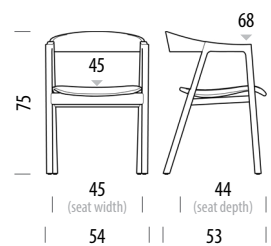

For all additional inquiries regarding Muna Chair please feel free to [contact us](#).

Muna Chair

Base Solid Wood, Seat Upholstered

Version: 23-7-2025

Basic info

Design Salih Teskeredžić**Product size** W: 54, D: 53, H: 75**Packaging** W: 58, D: 58, H: 80**Volume** 0,27 m³**Net weight** 6,2 kg**Gross weight** 8,7 kg

Item no. 0F0/69B

Felten gliders are included as standard • Assembled product

Additional dimensions	Width	Depth	Height
Seat	45	44	45
Armrest			68

Muna Chair

Base Solid Wood, Seat / backrest Veneer

Version: 23-7-2025

Basic info

Design Salih Teskeredžić

Product size W: 54, D: 53, H: 75

Packaging W: 58, D: 58, H: 80

Volume 0,27 m³

Net weight 6,2 kg

Gross weight 8,7 kg

Item no. 0F0/69B