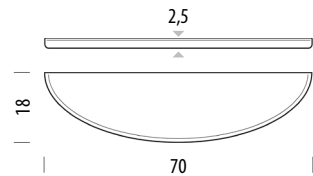

For all additional inquiries regarding Mu Floating Shelves please feel free to [contact us](#).

Mu Floating Shelf 40

Body Solid Oak

Version: 05-08-2025

Basic info

Design	Mustafa Čohadžić
Product size	W: 40, D: 16, H: 2,5
Packaging	W: 46,5, D: 20, H: 4
Volume	0,004 m ³
Net weight	0,65 kg
Gross weight	2 kg

Item no. 58E

Assembly 10 min / 1 person

Shelf

Thickness (cm)

2,5

Mu Floating Shelf 70

Body Solid Oak

Version: 05-08-2025

Basic info

Design	Mustafa Čohadžić
Product size	W: 70, D: 18, H: 2,5
Packaging	W: 76,5, D: 22,5, H: 4
Volume	0,007 m ³
Net weight	1,4 kg
Gross weight	3,5 kg

Item no. 58F

Assembly 10 min / 1 person

Shelf

Thickness (cm)

2,5

Mu Floating Shelf 100

Body Solid Oak

Version: 05-08-2025

Basic info

Design	Mustafa Čohadžić
Product size	W: 100, D: 20, H: 2,5
Packaging	W: 106,5, D: 24,5, H: 4
Volume	0,01 m ³
Net weight	2,4 kg
Gross weight	5 kg