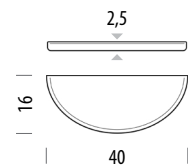

For all additional inquiries regarding Mu Floating Shelves please feel free to [contact us](#).

Mu Floating Shelf 40

Body Solid Oak

Version: 05-08-2025

Basic info

Design	Mustafa Čohadžić
Product size	W: 40, D: 16, H: 2,5
Packaging	W: 46,5, D: 20, H: 4
Volume	0,004 m ³
Net weight	0,65 kg
Gross weight	2 kg

Item no. 58E

Assembly 10 min / 1 person

Shelf

Thickness (cm)

2,5

Mu Floating Shelf 70

Body Solid Oak

Version: 05-08-2025

Basic info

Design	Mustafa Čohadžić
Product size	W: 70, D: 18, H: 2,5
Packaging	W: 76,5, D: 22,5, H: 4
Volume	0,007 m ³
Net weight	1,4 kg
Gross weight	3,5 kg

Item no. 58F

Assembly 10 min / 1 person

Shelf

Thickness (cm)

2,5

Mu Floating Shelf 100

Body Solid Oak

Version: 05-08-2025

Basic info

Design	Mustafa Čohadžić
Product size	W: 100, D: 20, H: 2,5
Packaging	W: 106,5, D: 24,5, H: 4
Volume	0,01 m ³
Net weight	2,4 kg
Gross weight	5 kg