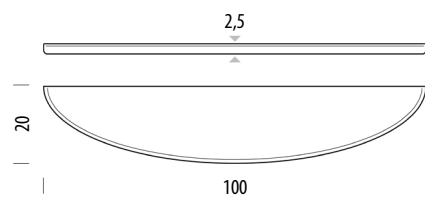

Basic info

Design	Mustafa Čohadžić
Product size	W: 70, D: 18, H: 2,5
Packaging	W: 76,5, D: 22,5, H: 4
Volume	0,007 m ³
Net weight	1,4 kg
Gross weight	3,5 kg

Item no. 58F

Assembly 10 min / 1 person

Shelf

Thickness (cm)

2,5

Mu Floating Shelf 100

Body Solid Oak

Version: 05-08-2025

Basic info

Design	Mustafa Čohadžić
Product size	W: 100, D: 20, H: 2,5
Packaging	W: 106,5, D: 24,5, H: 4
Volume	0,01 m ³
Net weight	2,4 kg
Gross weight	5 kg

Item no. 590

Assembly 10 min / 1 person

Shelf

Thickness (cm)

2,5

Mu Floating Shelf

Available wood types and finishes

Version: 05-08-2025