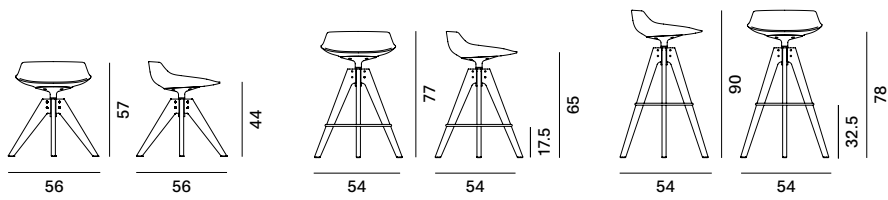

4-legged oak base

VN 4-legged oak base