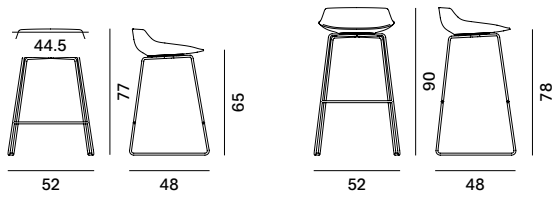

Flow Stool

Sled base