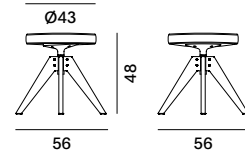

Flow Pouf

VN 4-legged oak base