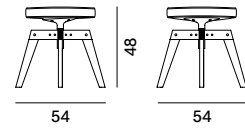

4-legged oak base