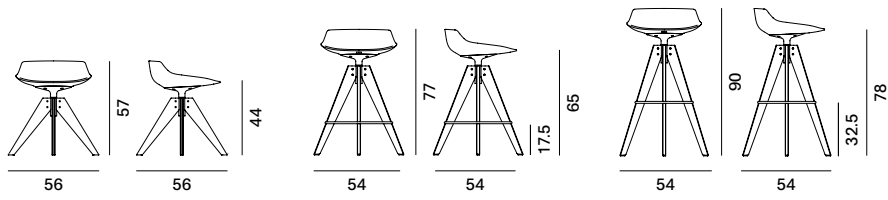

Flow Pouf

VN 4-legged oak base

VN 4-legged steel base