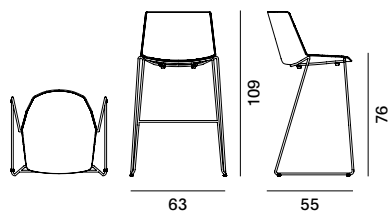

## BASES

- . sled base in steel wire, painted matt white, matt graphite grey or chrome-plated; seat height available: 64 cm and 76 cm.
- . 4-legged base in solid oak with a natural, bleached or brown finish. Footrest in chromed steel for all color options. Seat height available: 64 cm and 76 cm.

### STACKABILITY

- . Aiku stool

The sled version, in all configurations, is stackable, with a maximum stackability of 6 pcs. The trolley allows a stackability up to 10 PCS.

- . Aiku Soft stool

The sled version, in all configurations, is stackable, with a maximum stackability of 4 pcs, with under-seat for stacking.

## ACCESSORIES

- . Trolley: maximum capacity 15 pieces;
- . Padded Pad: thermoformed cushion, with BS flame-retardant polyurethane padding and combined with welded fabric. This technical manufacturing detail enhances both graphics and padding with a 3D effect, ensuring quality and a long lasting product;
- . Under-seat: injection moulded under-seat for better stacking.

**Aïku Stool**

**Version**

sled base H96

sled base H109

4-legged oak base H96

4-legged oak base H109

**Stackability**

x6. the cart allows stacking up to 10 pcs.