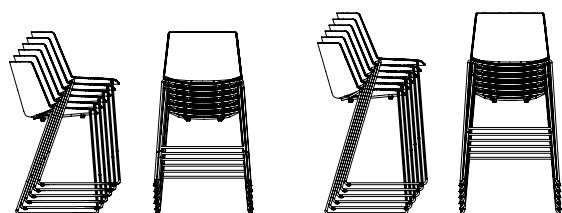

### STACKABILITY

- . Aiku stool

The sled version, in all configurations, is stackable, with a maximum stackability of 6 pcs. The trolley allows a stackability up to 10 PCS.

- . Aiku Soft stool

The sled version, in all configurations, is stackable, with a maximum stackability of 4 pcs, with under-seat for stacking.

**Aïku Stool**

**Version**

sled base H96

sled base H109

4-legged oak base H96

4-legged oak base H109

**Stackability**

x6. the cart allows stacking up to 10 pcs.

**Aïku Soft Stool**

**Version**

sled base H96

sled base H109

4-legged oak base H96

4-legged oak base H109

**Stackability**

x4 with mandatory stacking under-seat.