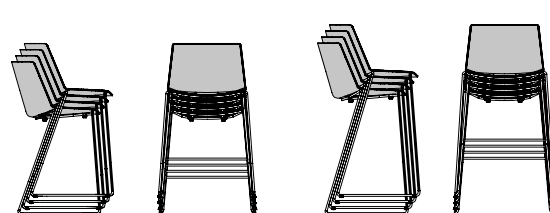

### STACKABILITY

- . Aiku stool

The sled version, in all configurations, is stackable, with a maximum stackability of 6 pcs. The trolley allows a stackability up to 10 PCS.

- . Aiku Soft stool

The sled version, in all configurations, is stackable, with a maximum stackability of 4 pcs, with under-seat for stacking.

**Aïku Stool**

**Version**

sled base H96

sled base H109

4-legged oak base H96

4-legged oak base H109

**Stackability**

x6. the cart allows stacking up to 10 pcs.

**Aïku Soft Stool**

**Version**

sled base H96

sled base H109

4-legged oak base H96

4-legged oak base H109

**Stackability**

x4 with mandatory stacking under-seat.

Trolley for Aïku Stool (max 10 pcs) L67 × D65.8 × H26