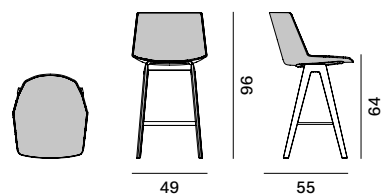

**Aïku Stool**

**Version**

sled base H96

sled base H109

4-legged oak base H96

4-legged oak base H109

**Stackability**

x6. the cart allows stacking up to 10 pcs.

**Aïku Soft Stool**

**Version**

sled base H96

sled base H109

4-legged oak base H96

4-legged oak base H109

**Stackability**

x4 with mandatory stacking under-seat.

Trolley for Aïku Stool (max 10 pcs) L67 × D65.8 × H26