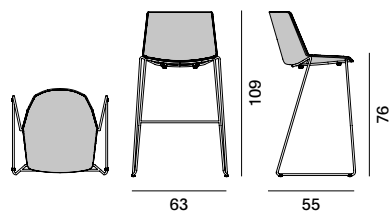

### STACKABILITY

- . Aiku stool

The sled version, in all configurations, is stackable, with a maximum stackability of 6 pcs. The trolley allows a stackability up to 10 PCS.

- . Aiku Soft stool

The sled version, in all configurations, is stackable, with a maximum stackability of 4 pcs, with under-seat for stacking.

**Aïku Stool**

**Version**

sled base H96

sled base H109

4-legged oak base H96

4-legged oak base H109

**Stackability**

x6. the cart allows stacking up to 10 pcs.

**Aïku Soft Stool**

**Version**

sled base H96

sled base H109

4-legged oak base H96

4-legged oak base H109

**Stackability**

x4 with mandatory stacking under-seat.