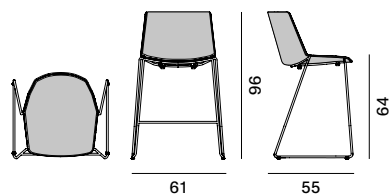

### STACKABILITY

- . Aiku stool

The sled version, in all configurations, is stackable, with a maximum stackability of 6 pcs. The trolley allows a stackability up to 10 PCS.

- . Aiku Soft stool

The sled version, in all configurations, is stackable, with a maximum stackability of 4 pcs, with under-seat for stacking.

**Aïku Stool**

**Version**

sled base H96

sled base H109

4-legged oak base H96

4-legged oak base H109

**Stackability**

x6. the cart allows stacking up to 10 pcs.

**Aïku Soft Stool**

**Version**

sled base H96

sled base H109

4-legged oak base H96

4-legged oak base H109

**Stackability**

x4 with mandatory stacking under-seat.