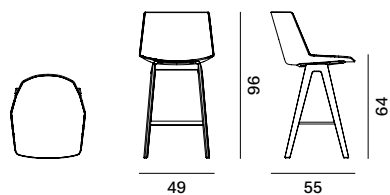

### STACKABILITY

- . Aiku stool

The sled version, in all configurations, is stackable, with a maximum stackability of 6 pcs. The trolley allows a stackability up to 10 PCS.

- . Aiku Soft stool

The sled version, in all configurations, is stackable, with a maximum stackability of 4 pcs, with under-seat for stacking.

**Aïku Stool**

**Version**

sled base H96

sled base H109

4-legged oak base H96

4-legged oak base H109

**Stackability**

x6. the cart allows stacking up to 10 pcs.

**Aïku Soft Stool**

**Version**

sled base H96

sled base H109

4-legged oak base H96

4-legged oak base H109

**Stackability**

x4 with mandatory stacking under-seat.