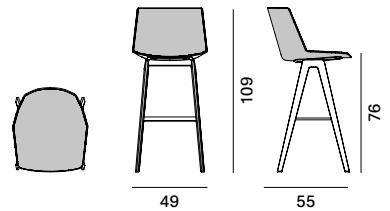

### STACKABILITY

- . Aiku stool

The sled version, in all configurations, is stackable, with a maximum stackability of 6 pcs. The trolley allows a stackability up to 10 PCS.

- . Aiku Soft stool

The sled version, in all configurations, is stackable, with a maximum stackability of 4 pcs, with under-seat for stacking.

**Aïku Stool**

**Version**

sled base H96

sled base H109

4-legged oak base H96

4-legged oak base H109

**Stackability**

x6. the cart allows stacking up to 10 pcs.

**Aïku Soft Stool**

**Version**

sled base H96

sled base H109

4-legged oak base H96

4-legged oak base H109

**Stackability**

x4 with mandatory stacking under-seat.

Trolley for Aïku Stool (max 10 pcs) L67 × D65.8 × H26