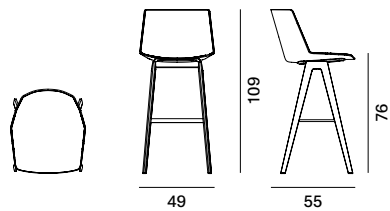

### STACKABILITY

- . Aiku stool

The sled version, in all configurations, is stackable, with a maximum stackability of 6 pcs. The trolley allows a stackability up to 10 PCS.

- . Aiku Soft stool

The sled version, in all configurations, is stackable, with a maximum stackability of 4 pcs, with under-seat for stacking.

**Aïku Stool**

**Version**

sled base H96

sled base H109

4-legged oak base H96

4-legged oak base H109

**Stackability**

x6. the cart allows stacking up to 10 pcs.

**Aïku Soft Stool**

**Version**

sled base H96

sled base H109

4-legged oak base H96

4-legged oak base H109

**Stackability**

x4 with mandatory stacking under-seat.