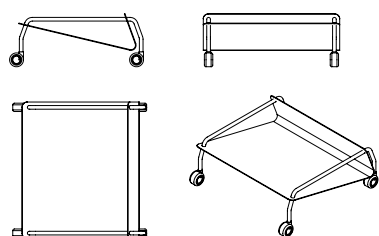

### STACKABILITY

- . Aiku stool

The sled version, in all configurations, is stackable, with a maximum stackability of 6 pcs. The trolley allows a stackability up to 10 PCS.

- . Aiku Soft stool

The sled version, in all configurations, is stackable, with a maximum stackability of 4 pcs, with under-seat for stacking.

**Aïku Stool**

**Version**

sled base H96

sled base H109

4-legged oak base H96

4-legged oak base H109

**Stackability**

x6. the cart allows stacking up to 10 pcs.

**Aïku Soft Stool**

**Version**

sled base H96

sled base H109

4-legged oak base H96

4-legged oak base H109

**Stackability**

x4 with mandatory stacking under-seat.

Trolley for Aïku Stool (max 10 pcs) L67 × D65.8 × H26