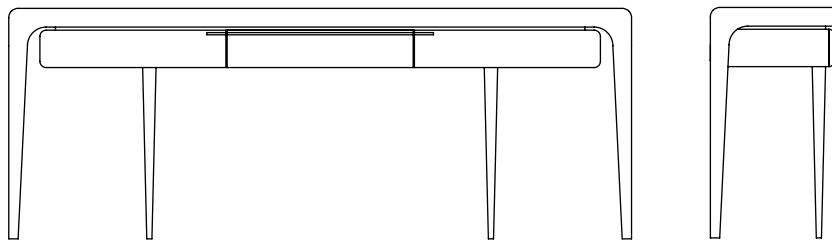

**DIMENSIONS (CM) WXD<sub>X</sub>H****MATERIALS**

120x40x76 with 2 drawers	<a href="http://artisan.ba/en/materials#wood">http://artisan.ba/en/materials#wood</a>
140x40x76 with 2 drawers	<a href="http://artisan.ba/en/materials#wood">http://artisan.ba/en/materials#wood</a>
160x40x76 with 3 drawers	<a href="http://artisan.ba/en/materials#wood">http://artisan.ba/en/materials#wood</a>
180x40x76 with 3 drawers	<a href="http://artisan.ba/en/materials#wood">http://artisan.ba/en/materials#wood</a>
200x40x76 with 3 drawers	<a href="http://artisan.ba/en/materials#wood">http://artisan.ba/en/materials#wood</a>
120x50x76 with 2 drawers	<a href="http://artisan.ba/en/materials#wood">http://artisan.ba/en/materials#wood</a>
140x50x76 with 2 drawers	<a href="http://artisan.ba/en/materials#wood">http://artisan.ba/en/materials#wood</a>
160x50x76 with 3 drawers	<a href="http://artisan.ba/en/materials#wood">http://artisan.ba/en/materials#wood</a>
180x50x76 with 3 drawers	<a href="http://artisan.ba/en/materials#wood">http://artisan.ba/en/materials#wood</a>
200x50x76 with 3 drawers	<a href="http://artisan.ba/en/materials#wood">http://artisan.ba/en/materials#wood</a>

# LATUS CONSOLE TABLE

COLLECTION: Latus

DESIGNERS: Salih Teskeredžić

CODE: COLAXXY

Top thickness: 4 cm

Visually: 6 cm

Leg diameter: bottom Ø3 cm – top Ø6 cm

Drawers: 3 pieces for 160, 180, 200 cm – 2 pieces for 120 and 140 cm