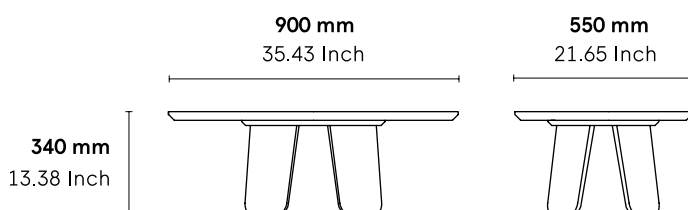

DIMENSIONS :

Non contractual document - modifiable without previous notice.