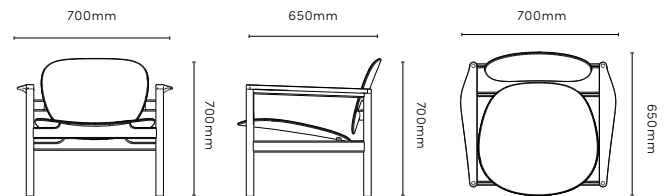

GAB LOUNGE

BY DENNIS MARQUART

LOUNGE CHAIRS

DIMENSIONS

Type	Width	Depth	Height	Seat Height
Gab	700mm	650mm	700mm	380mm

SPECIFICATIONS