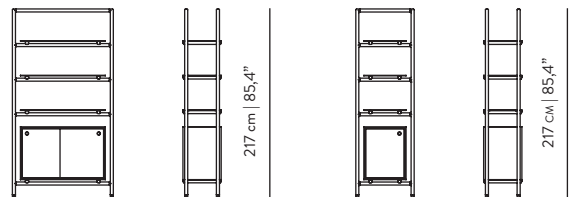

116 cm | 45,7" 44 cm | 17,3" 217 cm | 85,4"
67 cm | 26,4" 44 cm | 17,3" 217 cm | 85,4"

116 cm | 45,7" 44 cm | 17,3" 217 cm | 85,4"
67 cm | 26,4" 44 cm | 17,3" 217 cm | 85,4"

COLOR OPTIONS

WALNUT OAK OAK BLACK OAK SMOKED

FLOAT BOOKSHELF
by AURÉLIEN BARBRY STUDIO

REFERENCES

- WETBS001C OAK BIG
- WETBS001N WALNUT BIG
- WETBS002C OAK + CABINET BIG
- WETBS002N WALNUT + CABINET BIG
- WETBS003C OAK SMALL
- WETBS003N WALNUT SMALL
- WETBS004C OAK + CABINET SMALL
- WETBS004N WALNUT + CABINET SMALL

DIMENSIONS	STRUCTURE BIG	STRUCTURE SMALL	CABINET BIG	CABINET SMALL
WIDTH	116 cm 45,7"	67 cm 26,4"	97,5 cm 38,4"	48,7 cm 19,2"
DEPTH	44 cm 17,3"	44 cm 17,3"	44 cm 17,3"	44 cm 17,3"
HEIGHT	217 cm 85,4"	217 cm 85,4"	67,7 cm 26,7"	67,7 cm 26,7"

MATERIALS

STRUCTURE	WALNUT OAK OAK BLACK OAK SMOKED
SHELVES	GLASS BRONZE
CABINET	BLACK LACQUERED MDF
DETAIL	BRASS

PACKAGING	STRUCTURE BIG	STRUCTURE SMALL	CABINET BIG	CABINET SMALL
DIMENSIONS	223 103 cm 122 50 cm 13 20 cm 87,8" 40,6" 48,0" 19,7" 5,1" 7,9"	223 103 cm 77 50 cm 13 20 cm 87,8" 40,6" 30,3" 19,7" 5,1" 7,9"	108 cm 42,5" 59 cm 23,2" 81 cm 31,9"	54 cm 21,3" 59 cm 23,2" 81 cm 31,9"
VOLUME	0,353 0,103 m ³ 12,466 3,637 Ft ³	0,223 0,103 m ³ 7,875 3,637 Ft ³	0,516 m ³ 18,222 Ft ³	0,258 m ³ 9,111 Ft ³
WEIGHT	35,0 42,0 KG 77,2 92,6 LB	27,0 42,0 KG 59,5 92,6 LB	27,0 KG 59,5 LB	24,0 KG 52,9 LB