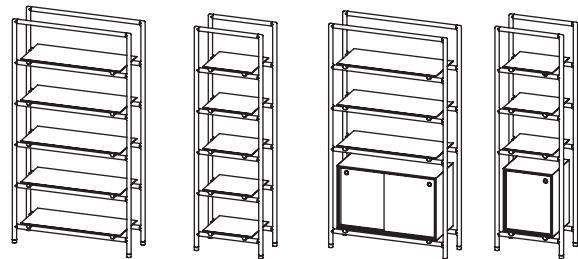

116 cm | 45,7" 44 cm | 17,3" 217 cm | 85,4"
67 cm | 26,4" 44 cm | 17,3" 217 cm | 85,4"

116 cm | 45,7" 44 cm | 17,3" 217 cm | 85,4"
67 cm | 26,4" 44 cm | 17,3" 217 cm | 85,4"

COLOR OPTIONS

WALNUT OAK OAK BLACK OAK SMOKED

FLOAT BOOKSHELF
by AURÉLIEN BARBRY STUDIO

REFERENCES

- WETBS001C OAK BIG
- WETBS001N WALNUT BIG
- WETBS002C OAK + CABINET BIG
- WETBS002N WALNUT + CABINET BIG
- WETBS003C OAK SMALL
- WETBS003N WALNUT SMALL
- WETBS004C OAK + CABINET SMALL
- WETBS004N WALNUT + CABINET SMALL

DIMENSIONS	STRUCTURE BIG	STRUCTURE SMALL	CABINET BIG	CABINET SMALL
WIDTH	116 cm 45,7"	67 cm 26,4"	97,5 cm 38,4"	48,7 cm 19,2"
DEPTH	44 cm 17,3"	44 cm 17,3"	44 cm 17,3"	44 cm 17,3"
HEIGHT	217 cm 85,4"	217 cm 85,4"	67,7 cm 26,7"	67,7 cm 26,7"

MATERIALS

STRUCTURE	WALNUT OAK OAK BLACK OAK SMOKED
SHELVES	GLASS BRONZE
CABINET	BLACK LACQUERED MDF
DETAIL	BRASS

PACKAGING	STRUCTURE BIG	STRUCTURE SMALL	CABINET BIG	CABINET SMALL
DIMENSIONS	223 103 cm 122 50 cm 13 20 cm 87,8" 40,6" 48,0" 19,7" 5,1" 7,9"	223 103 cm 77 50 cm 13 20 cm 87,8" 40,6" 30,3" 19,7" 5,1" 7,9"	108 cm 42,5" 59 cm 23,2" 81 cm 31,9"	54 cm 21,3" 59 cm 23,2" 81 cm 31,9"
VOLUME	0,353 0,103 m ³ 12,466 3,637 Ft ³	0,223 0,103 m ³ 7,875 3,637 Ft ³	0,516 m ³ 18,222 Ft ³	0,258 m ³ 9,111 Ft ³
WEIGHT	35,0 42,0 KG 77,2 92,6 LB	27,0 42,0 KG 59,5 92,6 LB	27,0 KG 59,5 LB	24,0 KG 52,9 LB