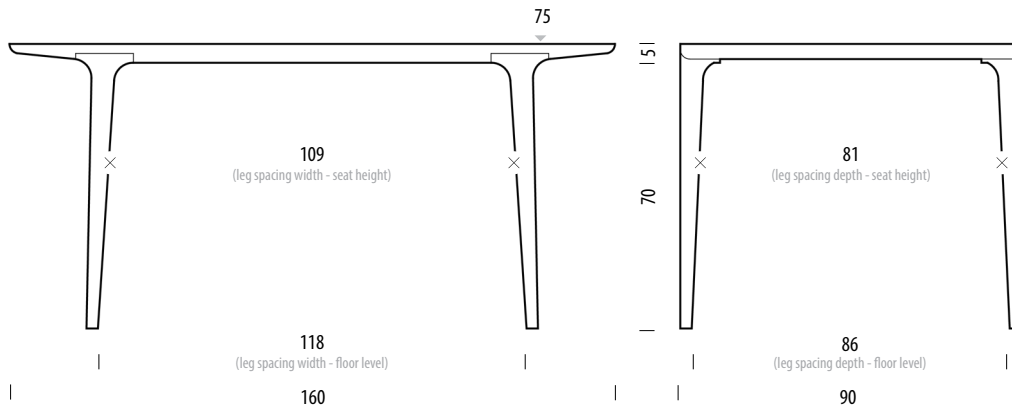

#### Dimensions (tolerances)

The dimensions shown are indicative and subject to variation, due to the natural properties of wood, seasonal factors, and manufacturing processes. Deviations from the specified size may occur, typically not exceeding 1 cm.

## Basic info

<b>Design</b>	Salih Teskeredžić	
<b>Product size</b>	W: 160, D: 90, H: 75	
<b>Packaging</b>	W: 172,5, D: 96, H: 15	
<b>Volume</b>	0,25 m <sup>3</sup>	
<b>Net weight</b>	34,6 kg	38,5 kg
<b>Gross weight</b>	38,4 kg	42,7 kg
	(walnut)	(oak)

Item no. 08D / 2DD / 599

Leg spacing	Width	Depth	Height
Floor level	118	86	
Seat height	109	81	

Assembly 15 min / 2 persons

Plate	Thickness
	5

## Basic info

<b>Design</b>	Salih Teskeredžić	
<b>Product size</b>	W: 180, D: 90, H: 75	
<b>Packaging</b>	W: 192,5, D: 96, H: 15	
<b>Volume</b>	0,28 m <sup>3</sup>	
<b>Net weight</b>	37,9 kg	42,2 kg
<b>Gross weight</b>	42,3 kg	47 kg
	(walnut)	(oak)