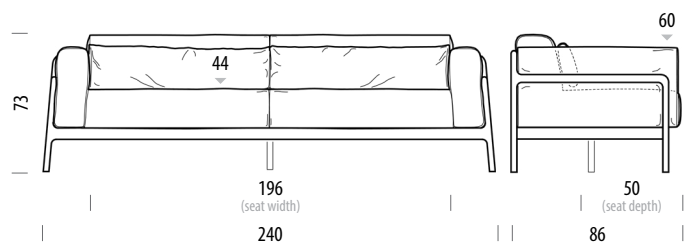

Design	Salih Teskeredžić
Product size	W: 180, D: 86, H: 73
Packaging	W: 185, D: 91, H: 72
Volume	1,21 m ³
Net weight	37,2 kg
Gross weight	45,5 kg

Item no. 086

Removable pillowcases • Assembled product

Additional dimensions	Width	Depth	Height
Seat	136	50	44
Armrest	15		66

Fawn Sofa - 3 Seater

Base Solid Oak, ^{Seat} Upholstered

Basic info

Design	Salih Teskeredžić
Product size	W: 210, D: 86, H: 73
Packaging	W: 215, D: 91, H: 72
Volume	1,41 m ³
Net weight	43,6 kg
Gross weight	52,5 kg

Item no. 087

Removable pillowcases • Assembled product

Additional dimensions	Width	Depth	Height
Seat	166	50	44
Armrest	15		66

Fawn Sofa - 3 Plus Seater

Base Solid Oak, Seat Upholstered

Version: 08-08-2025

Basic info

Design	Salih Teskeredžić
Product size	W: 240, D: 86, H: 73
Packaging	W: 245, D: 91, H: 72
Volume	1,61 m ³
Net weight	49,3 kg
Gross weight	59,6 kg

Item no. 088

Removable pillowcases • Assembled product

Additional dimensions	Width	Depth	Height
Seat	196	50	44
Armrest	15		66