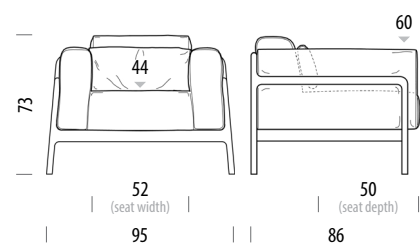

For all additional inquiries regarding Fawn Sofa units please feel free to [contact us](#).

Fawn Armchair

Base Solid Oak, Seat Upholstered

Version: 08-08-2025

Basic info

Design	Salih Teskeredžić
Product size	W: 95, D: 86, H: 73
Packaging	W: 98, D: 91, H: 72
Volume	0,64 m ³
Net weight	19,7 kg
Gross weight	26,1 kg

Item no. 085

Removable pillowcases • Assembled product

Additional dimensions	Width	Depth	Height
Seat	52	50	44
Armrest	15		66

Fawn Sofa - 2 Seater

Base Solid Oak, Seat Upholstered

Version: 08-08-2025

Basic info

Design	Salih Teskeredžić
Product size	W: 180, D: 86, H: 73
Packaging	W: 185, D: 91, H: 72
Volume	1,21 m ³
Net weight	37,2 kg
Gross weight	45,5 kg

Item no. 086

Removable pillowcases • Assembled product

Additional dimensions	Width	Depth	Height
Seat	136	50	44
Armrest	15		66