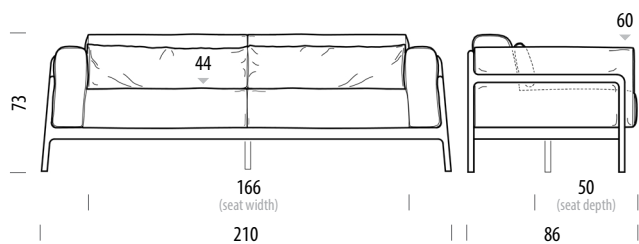

Design	Salih Teskeredžić
Product size	W: 180, D: 86, H: 73
Packaging	W: 185, D: 91, H: 72
Volume	1,21 m ³
Net weight	37,2 kg
Gross weight	45,5 kg

Item no. 086

Removable pillowcases • Assembled product

Additional dimensions	Width	Depth	Height
Seat	136	50	44
Armrest	15		66

Fawn Sofa - 3 Seater

Base Solid Oak, ^{Seat} Upholstered

Basic info

Design	Salih Teskeredžić
Product size	W: 210, D: 86, H: 73
Packaging	W: 215, D: 91, H: 72
Volume	1,41 m ³
Net weight	43,6 kg
Gross weight	52,5 kg

Item no. 087

Removable pillowcases • Assembled product

Additional dimensions	Width	Depth	Height
Seat	166	50	44
Armrest	15		66

Fawn Sofa - 3 Plus Seater

Base Solid Oak, Seat Upholstered

Version: 08-08-2025

Basic info

Design	Salih Teskeredžić
Product size	W: 240, D: 86, H: 73
Packaging	W: 245, D: 91, H: 72
Volume	1,61 m ³
Net weight	49,3 kg
Gross weight	59,6 kg

Item no. 088

Removable pillowcases • Assembled product

Additional dimensions	Width	Depth	Height
Seat	196	50	44
Armrest	15		66