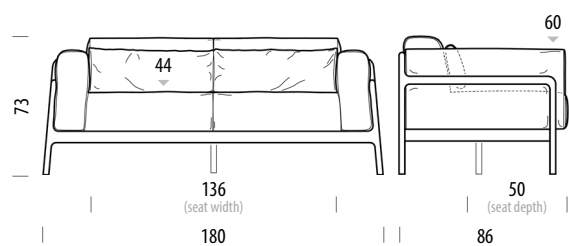

For all additional inquiries regarding Fawn Sofa units please feel free to [contact us](#).

Fawn Armchair

Base Solid Oak, Seat Upholstered

Version: 08-08-2025

Basic info

Design	Salih Teskeredžić
Product size	W: 95, D: 86, H: 73
Packaging	W: 98, D: 91, H: 72
Volume	0,64 m ³
Net weight	19,7 kg
Gross weight	26,1 kg

Item no. 085

Removable pillowcases • Assembled product

Additional dimensions	Width	Depth	Height
Seat	52	50	44
Armrest	15		66

Fawn Sofa - 2 Seater

Base Solid Oak, Seat Upholstered

Version: 08-08-2025

Basic info

Design	Salih Teskeredžić
Product size	W: 180, D: 86, H: 73
Packaging	W: 185, D: 91, H: 72
Volume	1,21 m ³
Net weight	37,2 kg
Gross weight	45,5 kg

Item no. 086

Removable pillowcases • Assembled product

Additional dimensions	Width	Depth	Height
Seat	136	50	44
Armrest	15		66

Fawn Sofa - 3 Seater

Base Solid Oak, ^{Seat} Upholstered

Basic info

Design	Salih Teskeredžić
Product size	W: 210, D: 86, H: 73
Packaging	W: 215, D: 91, H: 72
Volume	1,41 m ³
Net weight	43,6 kg
Gross weight	52,5 kg