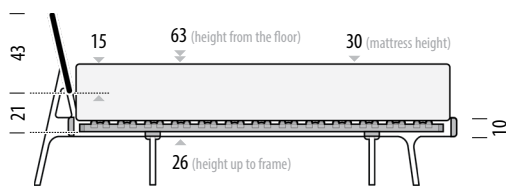

Mattress height	30
Normal frame height	10
Slats height	6