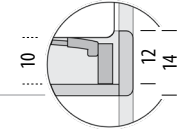

Deep frame - internal height detail Combinations for 10 cm high slats

Suitable slats

If you have slats higher than 6 cm please observe only the [Fawn Bed - deep frame](#).

Basic sprung slats (6 cm high) are available on request as a separate product. Mattress not included.