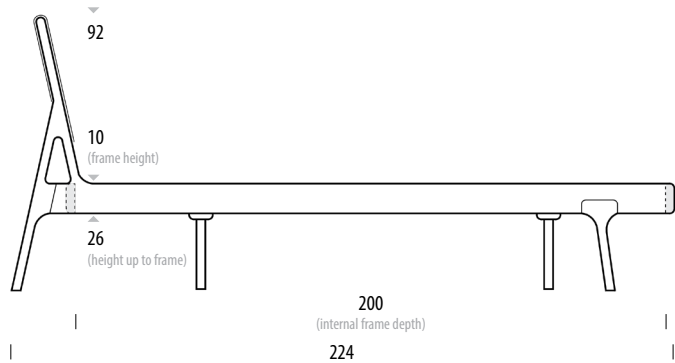

Item no. 022 / 0A8

Internal space	Width	Depth	Height
Frame size	140,5	200	8
Mattress size	140	200	

Assembly 30 min / 2 persons

Frame	Height
Up to frame	26
Normal frame	10