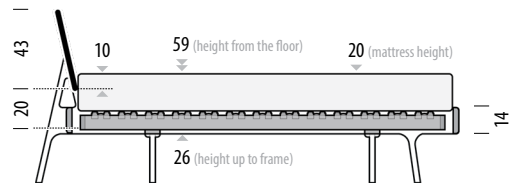

Mattress height	20
Deep frame height	14
Slats height	10