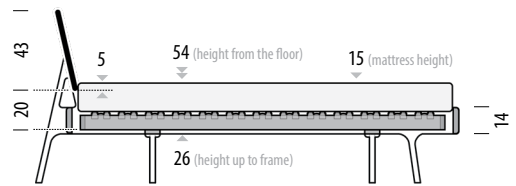

Mattress height	15
Deep frame height	14
Slats height	10