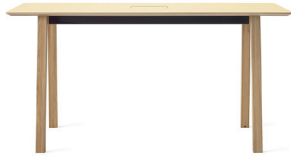

PRODUCT MATERIAL DECLARATION - FACIT HIGH TABLE OAK VENEER TOP 1000MM X 2400MM

Material	Weight (kg) per component group	Origin of component	Recycled or renewable content	Recyclable content*
Oak Veneer	0.8 / 0.98%	EU	100%	100%
Paper	1.12 / 1.38%	EU	0%	0%
Back Laminate	2.32 / 2.85%	EU, AF, AS	0%	0%
Glue	0.58 / 0.72%	EU	0%	0%
Wood	74.5 / 91.61%	EU	100%	100%
Metal	2 / 2.46%	EU	0%	100%
TOTAL:	81.32 / 100%	TOTAL:	92.60%	95.06%

The components of this product complies with E1 Classification of formaldehyde emissions and qualifies for building certifications

*Recyclable content is based on responsible commercial disposal by end user into the appropriate waste streams