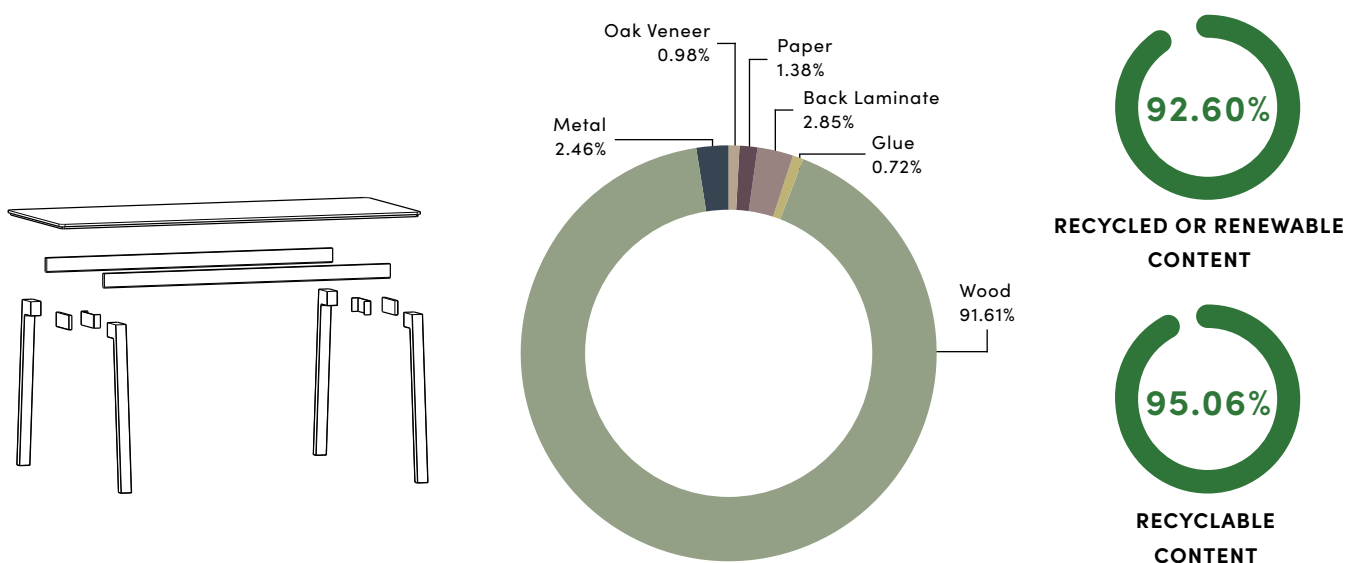

PRODUCT MATERIAL DECLARATION - FACIT HIGH TABLE OAK VENEER TOP 1000MM X 2400MM

Material	Weight (kg) per component group	Origin of component	Recycled or renewable content	Recyclable content*
Oak Veneer	0.8 / 0.98%	EU	100%	100%
Paper	1.12 / 1.38%	EU	0%	0%
Back Laminate	2.32 / 2.85%	EU, AF, AS	0%	0%
Glue	0.58 / 0.72%	EU	0%	0%
Wood	74.5 / 91.61%	EU	100%	100%
Metal	2 / 2.46%	EU	0%	100%
TOTAL:	81.32 / 100%	TOTAL:	92.60%	95.06%

The components of this product complies with E1 Classification of formaldehyde emissions and qualifies for building certifications

*Recyclable content is based on responsible commercial disposal by end user into the appropriate waste streams

SUSTAINABILITY

This PMD is written in accordance with ISO 14021:1999

Icons of Denmark is ISO 9001:2015 (Quality) and ISO 14001:2015 (Environment) certified