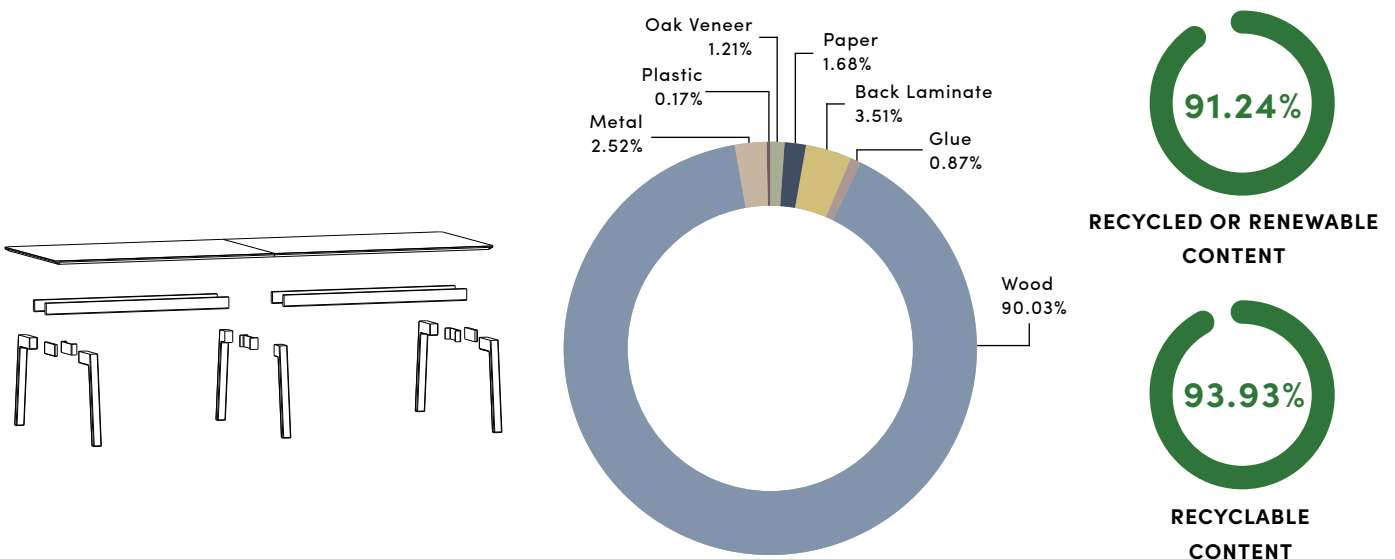

SUSTAINABILITY

This PMD is written in accordance with ISO 14021:1999

Icons of Denmark is ISO 9001:2015 (Quality) and ISO 14001:2015 (Environment) certified