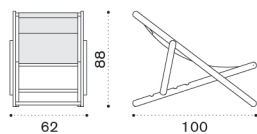

Pickled teak + Fab.[D]

 1 box 70X128X10H 10 Kg