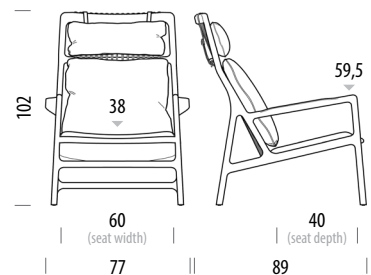

For all additional inquiries regarding Dedo Lounge Chair please feel free to [contact us](#).

Dedo Lounge Chair

Base Solid Wood, Seat / backrest Upholstered

reddot award 2016
winner

Version: 04-08-2025

Basic info

Design	Salih Teskeredžić
Product size	W: 77, D: 89, H: 102
Packaging	W: 91,5, D: 81,5, H: 108
Volume	0,81 m ³
Net weight	11,2 kg
Gross weight	17,1 kg

Item no. 091/6C8

Felten gliders are included as standard • Assembled product

Additional dimensions	Width	Depth	Height
Seat	60	40	38
Armrest			59,5

Dedo Footstool

Base Solid Wood, Seat Upholstered

Version: 04-08-2025

Basic info

Design	Salih Teskeredžić
Product size	W: 62, D: 46, H: 40
Packaging	W: 64, D: 48, H: 43
Volume	0,13 m ³
Net weight	4,4 kg
Gross weight	5,8 kg