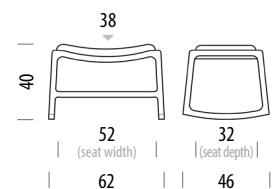

Design	Salih Teskeredžić
Product size	W: 77, D: 89, H: 102
Packaging	W: 91,5, D: 81,5, H: 108
Volume	0,81 m ³
Net weight	11,2 kg
Gross weight	17,1 kg

Item no. 091/6C8

Felten gliders are included as standard • Assembled product

Additional dimensions	Width	Depth	Height
Seat	60	40	38
Armrest			59,5

Dedo Footstool

Base Solid Wood, Seat Upholstered

Version: 04-08-2025

Basic info

Design	Salih Teskeredžić
Product size	W: 62, D: 46, H: 40
Packaging	W: 64, D: 48, H: 43
Volume	0,13 m ³
Net weight	4,4 kg
Gross weight	5,8 kg

Item no. 092/6D1

Felten gliders are included as standard • Assembled product

Additional dimensions	Width	Depth	Height
Seat	52	32	38

Dedo Lounge Chair & Footstool

Available wood types and finishes

Version: 04-08-2025