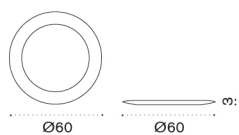

Design Ethimo Studio

COLLECTION COMPONENTS

Steward - Turning tray

Bold - Triangular dining table 150x150

Rectangular dining table 280x150

Bold

Material - Table

S07 / Concrete Beige
+ PGA / Stone Beige

Material - Tray

T1 / Iroko

Rain cover

Rain Cover /
Ethi-Care [A]

CS08 / Forest Green
+ MVG / Verde Guatemala
Marble

Steward - Turning tray Ø60 cm

Item

 BLVST11

Description

Iroko, rotating tray Ø60

 → 4 |  1 box 62X62X8H 6 Kg

Bold

Round dining table Ø148 cm

Item	Description
● BLTPTPGA	Stone beige + concrete beige
● BLTPTMVG	BLTPTMVG
● COVER885	Rain cover Ø151 h74

Triangular dining table 150x150 cm