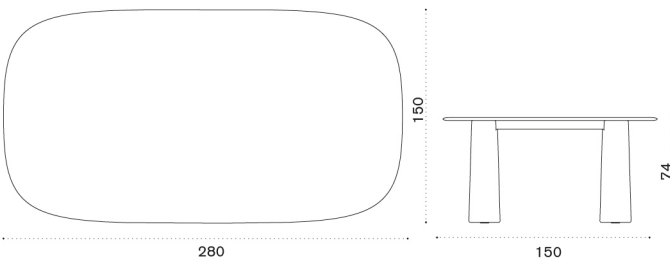

Description

Iroko, rotating tray Ø60

 → 4 |  1 box 62X62X8H 6 Kg

Bold

Round dining table Ø148 cm

Item	Description
● BLTPTPGA	Stone beige + concrete beige
● BLTPTMVG	BLTPTMVG
● COVER885	Rain cover Ø151 h74

Triangular dining table 150x150 cm

● BLTPQM1PGA	Stone beige + concrete beige
● BLTPQM1MVG	Verde guatemala + concrete green
● COVER728	Rain cover 151 x 151 h74

→ 188 | 6 | 2 boxes 1X 80X120X60H 119 Kg + 1X 185X185X33.5H 150 Kg

Rectangular dining table 280x150 cm