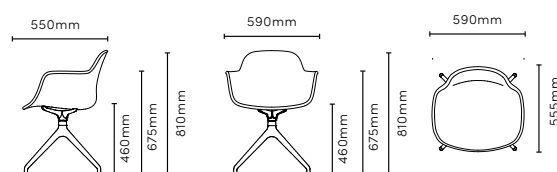

INSPIRATION

VARIATIONS

4 Leg

Wood Base

4 Star Base
(w swivel)

4 Star with
Castor

5 Star with
Castor base
(w tilt and gas lift)

SPECIFICATIONS

DIMENSIONS

Type	Width	Depth	Height	Arm Height	Seat
4 Leg	590mm	550mm	810mm	675mm	460mm
Wood	590mm	550mm	810mm	675mm	460mm
4 Star	590mm	550mm	810mm	675mm	460mm
w. Castors					
4 Star	590mm	550mm	810mm	675mm	460mm
5 Star	590/ 750mm	555mm	760/ 880mm	610/740mm	380/ 540mm
w. Castors					

BASE

	Oak black lacquer
	Oak white pigmented lacquer
	Powder coated black RAL 9005
	Polished aluminium *4 & 5 star base only

SHIPPING MEASUREMENTS

Type	M ³	Weight	Box size
4 Leg	0.4	6kg	800x600x850mm
Wood	0.4	6kg	800x600x850mm
4 Star	0.4	8kg	800x600x850mm
with Castors			
4 Star	0.4	8kg	800x600x850mm
5 Star	0.36	10kg	800x600x750mm
with Castors			

4 Leg
Wood
(3 chairs pr box)

5 Star Base
(1 chair pr box)

4 Star base
(1 chair pr box)

SPACE ALLOCATIONS PER CHAIR

Spacious Layout
800mm

Comfortable Layout
750mm

Standard Layout
700mm

Compact Layout
650mm