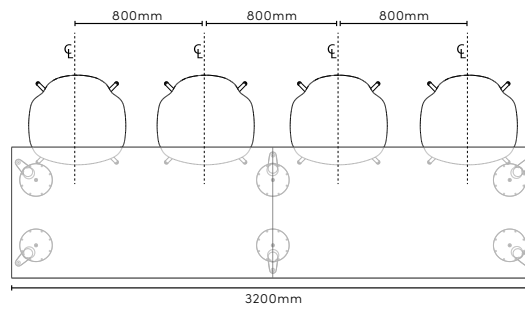

DIMENSIONS

Type	Width	Depth	Height	Arm Height	Seat
4 Leg	590mm	550mm	810mm	675mm	460mm
Wood	590mm	550mm	810mm	675mm	460mm
4 Star	590mm	550mm	810mm	675mm	460mm
w. Castors					
4 Star	590mm	550mm	810mm	675mm	460mm
5 Star	590/ 750mm	555mm	760/ 880mm	610/740mm	380/ 540mm
w. Castors					

BASE

	Oak black lacquer
	Oak white pigmented lacquer
	Powder coated black RAL 9005
	Polished aluminium *4 & 5 star base only

SHIPPING MEASUREMENTS

Type	M ³	Weight	Box size
4 Leg	0.4	6kg	800x600x850mm
Wood	0.4	6kg	800x600x850mm
4 Star	0.4	8kg	800x600x850mm
with Castors			
4 Star	0.4	8kg	800x600x850mm
5 Star	0.36	10kg	800x600x750mm
with Castors			

4 Leg
Wood
(3 chairs pr box)

5 Star Base
(1 chair pr box)

4 Star base
(1 chair pr box)

SPACE ALLOCATIONS PER CHAIR

Spacious Layout
800mm

Comfortable Layout
750mm

Standard Layout
700mm

Compact Layout
650mm