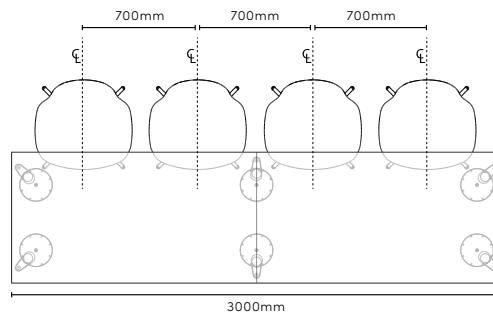

DIMENSIONS

Type	Width	Depth	Height	Arm Height	Seat
4 Leg	590mm	550mm	810mm	675mm	460mm
Wood	590mm	550mm	810mm	675mm	460mm
4 Star	590mm	550mm	810mm	675mm	460mm
w. Castors					
4 Star	590mm	550mm	810mm	675mm	460mm
5 Star	590/ 750mm	555mm	760/ 880mm	610/740mm	380/ 540mm
w. Castors					

BASE

	Oak black lacquer
	Oak white pigmented lacquer
	Powder coated black RAL 9005
	Polished aluminium *4 & 5 star base only

SHIPPING MEASUREMENTS

Type	M ³	Weight	Box size
4 Leg	0.4	6kg	800x600x850mm
Wood	0.4	6kg	800x600x850mm
4 Star	0.4	8kg	800x600x850mm
with Castors			
4 Star	0.4	8kg	800x600x850mm
5 Star	0.36	10kg	800x600x750mm
with Castors			

4 Leg
Wood
(3 chairs pr box)

5 Star Base
(1 chair pr box)

4 Star base
(1 chair pr box)

SPACE ALLOCATIONS PER CHAIR

Spacious Layout
800mm

Comfortable Layout
750mm

Standard Layout
700mm

Compact Layout
650mm