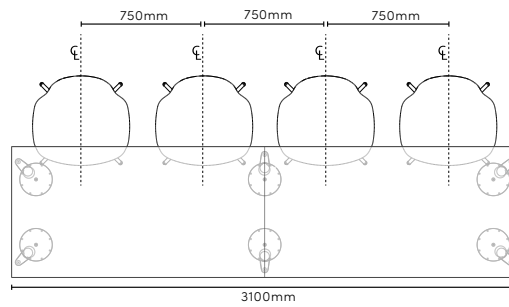

DIMENSIONS

Type	Width	Depth	Height	Arm Height	Seat
4 Leg	590mm	550mm	810mm	675mm	460mm
Wood	590mm	550mm	810mm	675mm	460mm
4 Star	590mm	550mm	810mm	675mm	460mm
w. Castors					
4 Star	590mm	550mm	810mm	675mm	460mm
5 Star	590/ 750mm	555mm	760/ 880mm	610/740mm	380/ 540mm
w. Castors					

BASE

	Oak black lacquer
	Oak white pigmented lacquer
	Powder coated black RAL 9005
	Polished aluminium *4 & 5 star base only

SHIPPING MEASUREMENTS

Type	M ³	Weight	Box size
4 Leg	0.4	6kg	800x600x850mm
Wood	0.4	6kg	800x600x850mm
4 Star	0.4	8kg	800x600x850mm
with Castors			
4 Star	0.4	8kg	800x600x850mm
5 Star	0.36	10kg	800x600x750mm
with Castors			

4 Leg
Wood
(3 chairs pr box)

5 Star Base
(1 chair pr box)

4 Star base
(1 chair pr box)

SPACE ALLOCATIONS PER CHAIR

Spacious Layout
800mm

Comfortable Layout
750mm

Standard Layout
700mm

Compact Layout
650mm