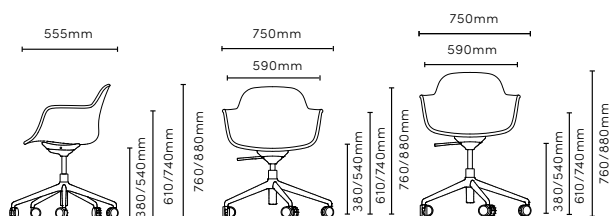

INSPIRATION

VARIATIONS

4 Leg

Wood Base

4 Star Base
(w swivel)

4 Star with
Castor

5 Star with
Castor base
(w tilt and gas lift)

SPECIFICATIONS

DIMENSIONS

Type	Width	Depth	Height	Arm Height	Seat
4 Leg	590mm	550mm	810mm	675mm	460mm
Wood	590mm	550mm	810mm	675mm	460mm
4 Star	590mm	550mm	810mm	675mm	460mm
w. Castors					
4 Star	590mm	550mm	810mm	675mm	460mm
5 Star	590/ 750mm	555mm	760/ 880mm	610/740mm	380/ 540mm
w. Castors					

BASE

	Oak black lacquer
	Oak white pigmented lacquer
	Powder coated black RAL 9005
	Polished aluminium *4 & 5 star base only

SHIPPING MEASUREMENTS

Type	M ³	Weight	Box size
4 Leg	0.4	6kg	800x600x850mm
Wood	0.4	6kg	800x600x850mm
4 Star	0.4	8kg	800x600x850mm
with Castors			
4 Star	0.4	8kg	800x600x850mm
5 Star	0.36	10kg	800x600x750mm
with Castors			

4 Leg
Wood
(3 chairs pr box)

5 Star Base
(1 chair pr box)

4 Star base
(1 chair pr box)

SPACE ALLOCATIONS PER CHAIR

Spacious Layout
800mm

Comfortable Layout
750mm

Standard Layout
700mm

Compact Layout
650mm