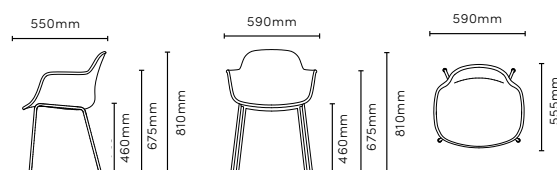

INSPIRATION

VARIATIONS

4 Leg

Wood Base

4 Star Base
(w swivel)

4 Star with
Castor

5 Star with
Castor base
(w tilt and gas lift)

SPECIFICATIONS

DIMENSIONS

Type	Width	Depth	Height	Arm Height	Seat
4 Leg	590mm	550mm	810mm	675mm	460mm
Wood	590mm	550mm	810mm	675mm	460mm
4 Star	590mm	550mm	810mm	675mm	460mm
w. Castors					
4 Star	590mm	550mm	810mm	675mm	460mm
5 Star	590/ 750mm	555mm	760/ 880mm	610/740mm	380/ 540mm
w. Castors					

BASE

	Oak black lacquer
	Oak white pigmented lacquer
	Powder coated black RAL 9005
	Polished aluminium *4 & 5 star base only

SHIPPING MEASUREMENTS

Type	M ³	Weight	Box size
4 Leg	0.4	6kg	800x600x850mm
Wood	0.4	6kg	800x600x850mm
4 Star	0.4	8kg	800x600x850mm
with Castors			
4 Star	0.4	8kg	800x600x850mm
5 Star	0.36	10kg	800x600x750mm
with Castors			

4 Leg
Wood
(3 chairs pr box)

5 Star Base
(1 chair pr box)

4 Star base
(1 chair pr box)

SPACE ALLOCATIONS PER CHAIR

Spacious Layout
800mm

Comfortable Layout
750mm

Standard Layout
700mm

Compact Layout
650mm