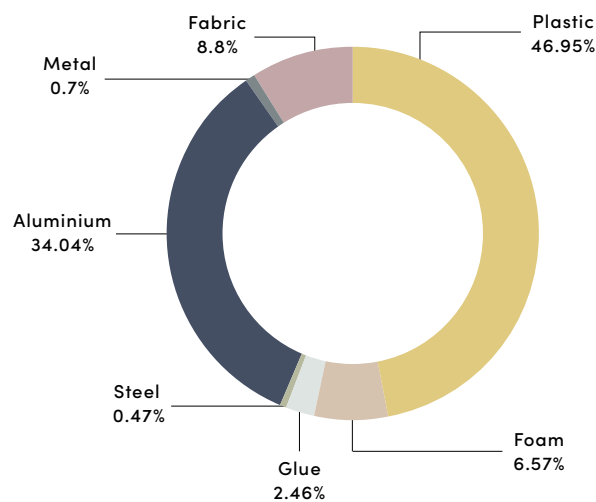

PRODUCT MATERIAL DECLARATION - ARENA 4 STAR

Material	Weight (kg/%) per component group	Origin of component	Recycled content	Recyclable content **
Foam	0.56 / 6.57%	EU	0%	0%
Plastic	4 / 46.95%	EU	50%	100%
Glue	0.2 / 2.46%	EU	0%	0%
Steel	0.04 / 0.47%	EU	100%	100%
Aluminium	2.9 / 34.04%	EU	94%	100%
Metal	0.06 / 0.7%	EU	100%	100%
Fabric+	0.75 / 8.8%	EU	100%	100%
TOTAL:	8.520kg / 100%	TOTAL:	65.4%	90.96%

The components of this product comply with E1 Classification of formaldehyde emissions and qualify for building certifications

+Fabric calculations are based on Kvadrat - Sport

++ Recyclable content is based on responsible commercial disposal by end user into the appropriate waste streams

SUSTAINABILITY

RECYCLED
CONTENT

RECYCLABLE
CONTENT

This PMD is written in accordance with ISO 14021:1999

Icons of Denmark is ISO 9001:2015 (Quality) and ISO 14001:2015 (Environment) certified