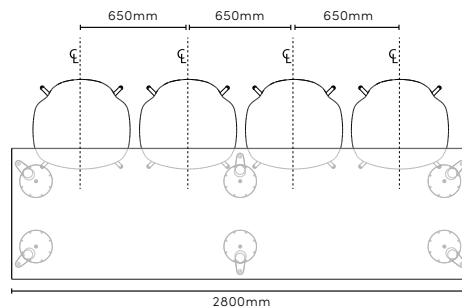

DIMENSIONS

Type	Width	Depth	Height	Arm Height	Seat
4 Leg	590mm	550mm	810mm	675mm	460mm
Wood	590mm	550mm	810mm	675mm	460mm
4 Star	590mm	550mm	810mm	675mm	460mm
w. Castors					
4 Star	590mm	550mm	810mm	675mm	460mm
5 Star	590/ 750mm	555mm	760/ 880mm	610/740mm	380/ 540mm
w. Castors					

BASE

	Oak black lacquer
	Oak white pigmented lacquer
	Powder coated black RAL 9005
	Polished aluminium *4 & 5 star base only

SHIPPING MEASUREMENTS

Type	M ³	Weight	Box size
4 Leg	0.4	6kg	800x600x850mm
Wood	0.4	6kg	800x600x850mm
4 Star	0.4	8kg	800x600x850mm
with Castors			
4 Star	0.4	8kg	800x600x850mm
5 Star	0.36	10kg	800x600x750mm
with Castors			

4 Leg
Wood
(3 chairs pr box)

5 Star Base
(1 chair pr box)

4 Star base
(1 chair pr box)

SPACE ALLOCATIONS PER CHAIR

Spacious Layout
800mm

Comfortable Layout
750mm

Standard Layout
700mm

Compact Layout
650mm