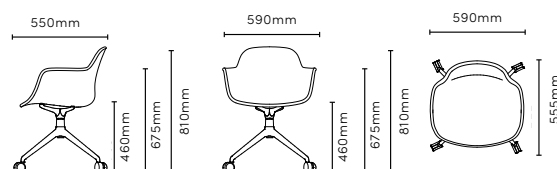

INSPIRATION

VARIATIONS

4 Leg

Wood Base

4 Star Base
(w swivel)

4 Star with
Castor

5 Star with
Castor base
(w tilt and gas lift)

SPECIFICATIONS

DIMENSIONS

Type	Width	Depth	Height	Arm Height	Seat
4 Leg	590mm	550mm	810mm	675mm	460mm
Wood	590mm	550mm	810mm	675mm	460mm
4 Star	590mm	550mm	810mm	675mm	460mm
w. Castors					
4 Star	590mm	550mm	810mm	675mm	460mm
5 Star	590/ 750mm	555mm	760/ 880mm	610/740mm	380/ 540mm
w. Castors					

BASE

	Oak black lacquer
	Oak white pigmented lacquer
	Powder coated black RAL 9005
	Polished aluminium *4 & 5 star base only

SHIPPING MEASUREMENTS

Type	M ³	Weight	Box size
4 Leg	0.4	6kg	800x600x850mm
Wood	0.4	6kg	800x600x850mm
4 Star	0.4	8kg	800x600x850mm
with Castors			
4 Star	0.4	8kg	800x600x850mm
5 Star	0.36	10kg	800x600x750mm
with Castors			