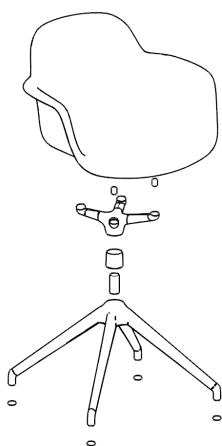

PRODUCT MATERIAL DECLARATION - ARENA 4 STAR

Material	Weight (kg/%) per component group	Origin of component	Recycled content	Recyclable content **
Foam	0.56 / 6.57%	EU	0%	0%
Plastic	4 / 46.95%	EU	50%	100%
Glue	0.2 / 2.46%	EU	0%	0%
Steel	0.04 / 0.47%	EU	100%	100%
Aluminium	2.9 / 34.04%	EU	94%	100%
Metal	0.06 / 0.7%	EU	100%	100%
Fabric+	0.75 / 8.8%	EU	100%	100%
TOTAL:	8.520kg / 100%	TOTAL:	65.4%	90.96%

The components of this product comply with E1 Classification of formaldehyde emissions and qualify for building certifications

+Fabric calculations are based on Kvadrat - Sport

++ Recyclable content is based on responsible commercial disposal by end user into the appropriate waste streams

SUSTAINABILITY

RECYCLED
CONTENT

RECYCLABLE
CONTENT

This PMD is written in accordance with ISO 14021:1999

Icons of Denmark is ISO 9001:2015 (Quality) and ISO 14001:2015 (Environment) certified