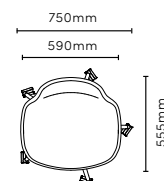

INSPIRATION

VARIATIONS

4 Leg

Wood Base

4 Star Base
(w swivel)

4 Star with
Castor

5 Star with
Castor base
(w tilt and gas lift)

SPECIFICATIONS

DIMENSIONS

Type	Width	Depth	Height	Arm Height	Seat
4 Leg	590mm	550mm	810mm	675mm	460mm
Wood	590mm	550mm	810mm	675mm	460mm
4 Star	590mm	550mm	810mm	675mm	460mm
w. Castors					
4 Star	590mm	550mm	810mm	675mm	460mm
5 Star	590/ 750mm	555mm	760/ 880mm	610/740mm	380/ 540mm
w. Castors					

BASE

	Oak black lacquer
	Oak white pigmented lacquer
	Powder coated black RAL 9005
	Polished aluminium *4 & 5 star base only

SHIPPING MEASUREMENTS

Type	M ³	Weight	Box size
4 Leg	0.4	6kg	800x600x850mm
Wood	0.4	6kg	800x600x850mm
4 Star	0.4	8kg	800x600x850mm
with Castors			
4 Star	0.4	8kg	800x600x850mm
5 Star	0.36	10kg	800x600x750mm
with Castors			