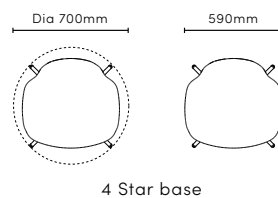

DIMENSIONS

Type	Width	Depth	Height	Arm Height	Seat
4 Leg	590mm	550mm	810mm	675mm	460mm
Wood	590mm	550mm	810mm	675mm	460mm
4 Star	590mm	550mm	810mm	675mm	460mm
w. Castors					
4 Star	590mm	550mm	810mm	675mm	460mm
5 Star	590/ 750mm	555mm	760/ 880mm	610/740mm	380/ 540mm
w. Castors					

BASE

	Oak black lacquer
	Oak white pigmented lacquer
	Powder coated black RAL 9005
	Polished aluminium *4 & 5 star base only

SHIPPING MEASUREMENTS

Type	M ³	Weight	Box size
4 Leg	0.4	6kg	800x600x850mm
Wood	0.4	6kg	800x600x850mm
4 Star	0.4	8kg	800x600x850mm
with Castors			
4 Star	0.4	8kg	800x600x850mm
5 Star	0.36	10kg	800x600x750mm
with Castors			

4 Leg
Wood
(3 chairs pr box)

5 Star Base
(1 chair pr box)

4 Star base
(1 chair pr box)

SPACE ALLOCATIONS PER CHAIR

Spacious Layout
800mm

Comfortable Layout
750mm

Standard Layout
700mm

Compact Layout
650mm