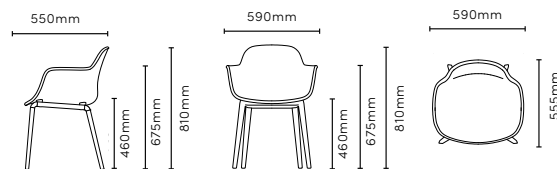

INSPIRATION

VARIATIONS

4 Leg

Wood Base

4 Star Base
(w swivel)

4 Star with
Castor

5 Star with
Castor base
(w tilt and gas lift)

SPECIFICATIONS

DIMENSIONS

Type	Width	Depth	Height	Arm Height	Seat
4 Leg	590mm	550mm	810mm	675mm	460mm
Wood	590mm	550mm	810mm	675mm	460mm
4 Star	590mm	550mm	810mm	675mm	460mm
w. Castors					
4 Star	590mm	550mm	810mm	675mm	460mm
5 Star	590/ 750mm	555mm	760/ 880mm	610/740mm	380/ 540mm
w. Castors					

BASE

	Oak black lacquer
	Oak white pigmented lacquer
	Powder coated black RAL 9005
	Polished aluminium *4 & 5 star base only

SHIPPING MEASUREMENTS

Type	M ³	Weight	Box size
4 Leg	0.4	6kg	800x600x850mm
Wood	0.4	6kg	800x600x850mm
4 Star	0.4	8kg	800x600x850mm
with Castors			
4 Star	0.4	8kg	800x600x850mm
5 Star	0.36	10kg	800x600x750mm
with Castors			

4 Leg
Wood
(3 chairs pr box)

5 Star Base
(1 chair pr box)

4 Star base
(1 chair pr box)

SPACE ALLOCATIONS PER CHAIR

Spacious Layout
800mm

Comfortable Layout
750mm

Standard Layout
700mm

Compact Layout
650mm