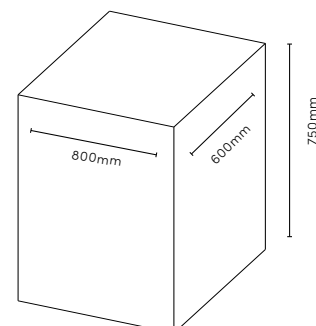

DIMENSIONS

Type	Width	Depth	Height	Arm Height	Seat
4 Leg	590mm	550mm	810mm	675mm	460mm
Wood	590mm	550mm	810mm	675mm	460mm
4 Star	590mm	550mm	810mm	675mm	460mm
w. Castors					
4 Star	590mm	550mm	810mm	675mm	460mm
5 Star	590/ 750mm	555mm	760/ 880mm	610/740mm	380/ 540mm
w. Castors					

BASE

	Oak black lacquer
	Oak white pigmented lacquer
	Powder coated black RAL 9005
	Polished aluminium *4 & 5 star base only

SHIPPING MEASUREMENTS

Type	M ³	Weight	Box size
4 Leg	0.4	6kg	800x600x850mm
Wood	0.4	6kg	800x600x850mm
4 Star	0.4	8kg	800x600x850mm
with Castors			
4 Star	0.4	8kg	800x600x850mm
5 Star	0.36	10kg	800x600x750mm
with Castors			

4 Leg
Wood
(3 chairs pr box)

5 Star Base
(1 chair pr box)

4 Star base
(1 chair pr box)

SPACE ALLOCATIONS PER CHAIR

Spacious Layout
800mm

Comfortable Layout
750mm

Standard Layout
700mm

Compact Layout
650mm