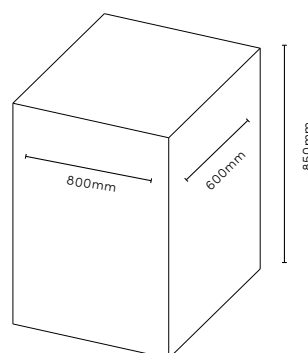

DIMENSIONS

Type	Width	Depth	Height	Arm Height	Seat
4 Leg	590mm	550mm	810mm	675mm	460mm
Wood	590mm	550mm	810mm	675mm	460mm
4 Star	590mm	550mm	810mm	675mm	460mm
w. Castors					
4 Star	590mm	550mm	810mm	675mm	460mm
5 Star	590/ 750mm	555mm	760/ 880mm	610/740mm	380/ 540mm
w. Castors					

BASE

	Oak black lacquer
	Oak white pigmented lacquer
	Powder coated black RAL 9005
	Polished aluminium *4 & 5 star base only

SHIPPING MEASUREMENTS

Type	M ³	Weight	Box size
4 Leg	0.4	6kg	800x600x850mm
Wood	0.4	6kg	800x600x850mm
4 Star	0.4	8kg	800x600x850mm
with Castors			
4 Star	0.4	8kg	800x600x850mm
5 Star	0.36	10kg	800x600x750mm
with Castors			

4 Leg
Wood
(3 chairs pr box)

5 Star Base
(1 chair pr box)

4 Star base
(1 chair pr box)

SPACE ALLOCATIONS PER CHAIR

Spacious Layout
800mm

Comfortable Layout
750mm

Standard Layout
700mm

Compact Layout
650mm